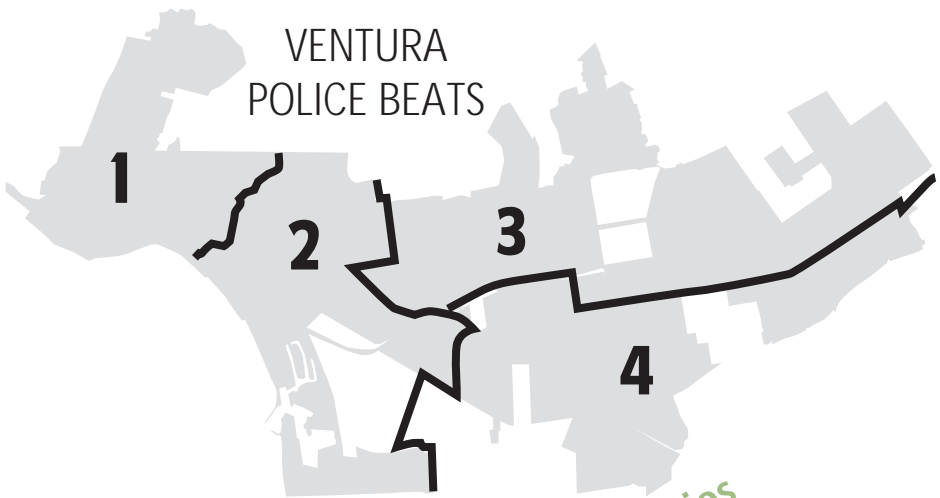

VENTURA POLICE REPORTING DISTRICTS

Neighborhood Community Councils:

- College Area: Murray
- DVP: Brunk
- East Ventura: Weeks/Arroyo
- Midtown: Brunk
- Montalvo: Cain
- Pierpont: Dickey
- West Side: Heard

Although reasonable efforts have been made to ensure the accuracy of this map, the City of San Buenaventura cannot guarantee its accuracy.