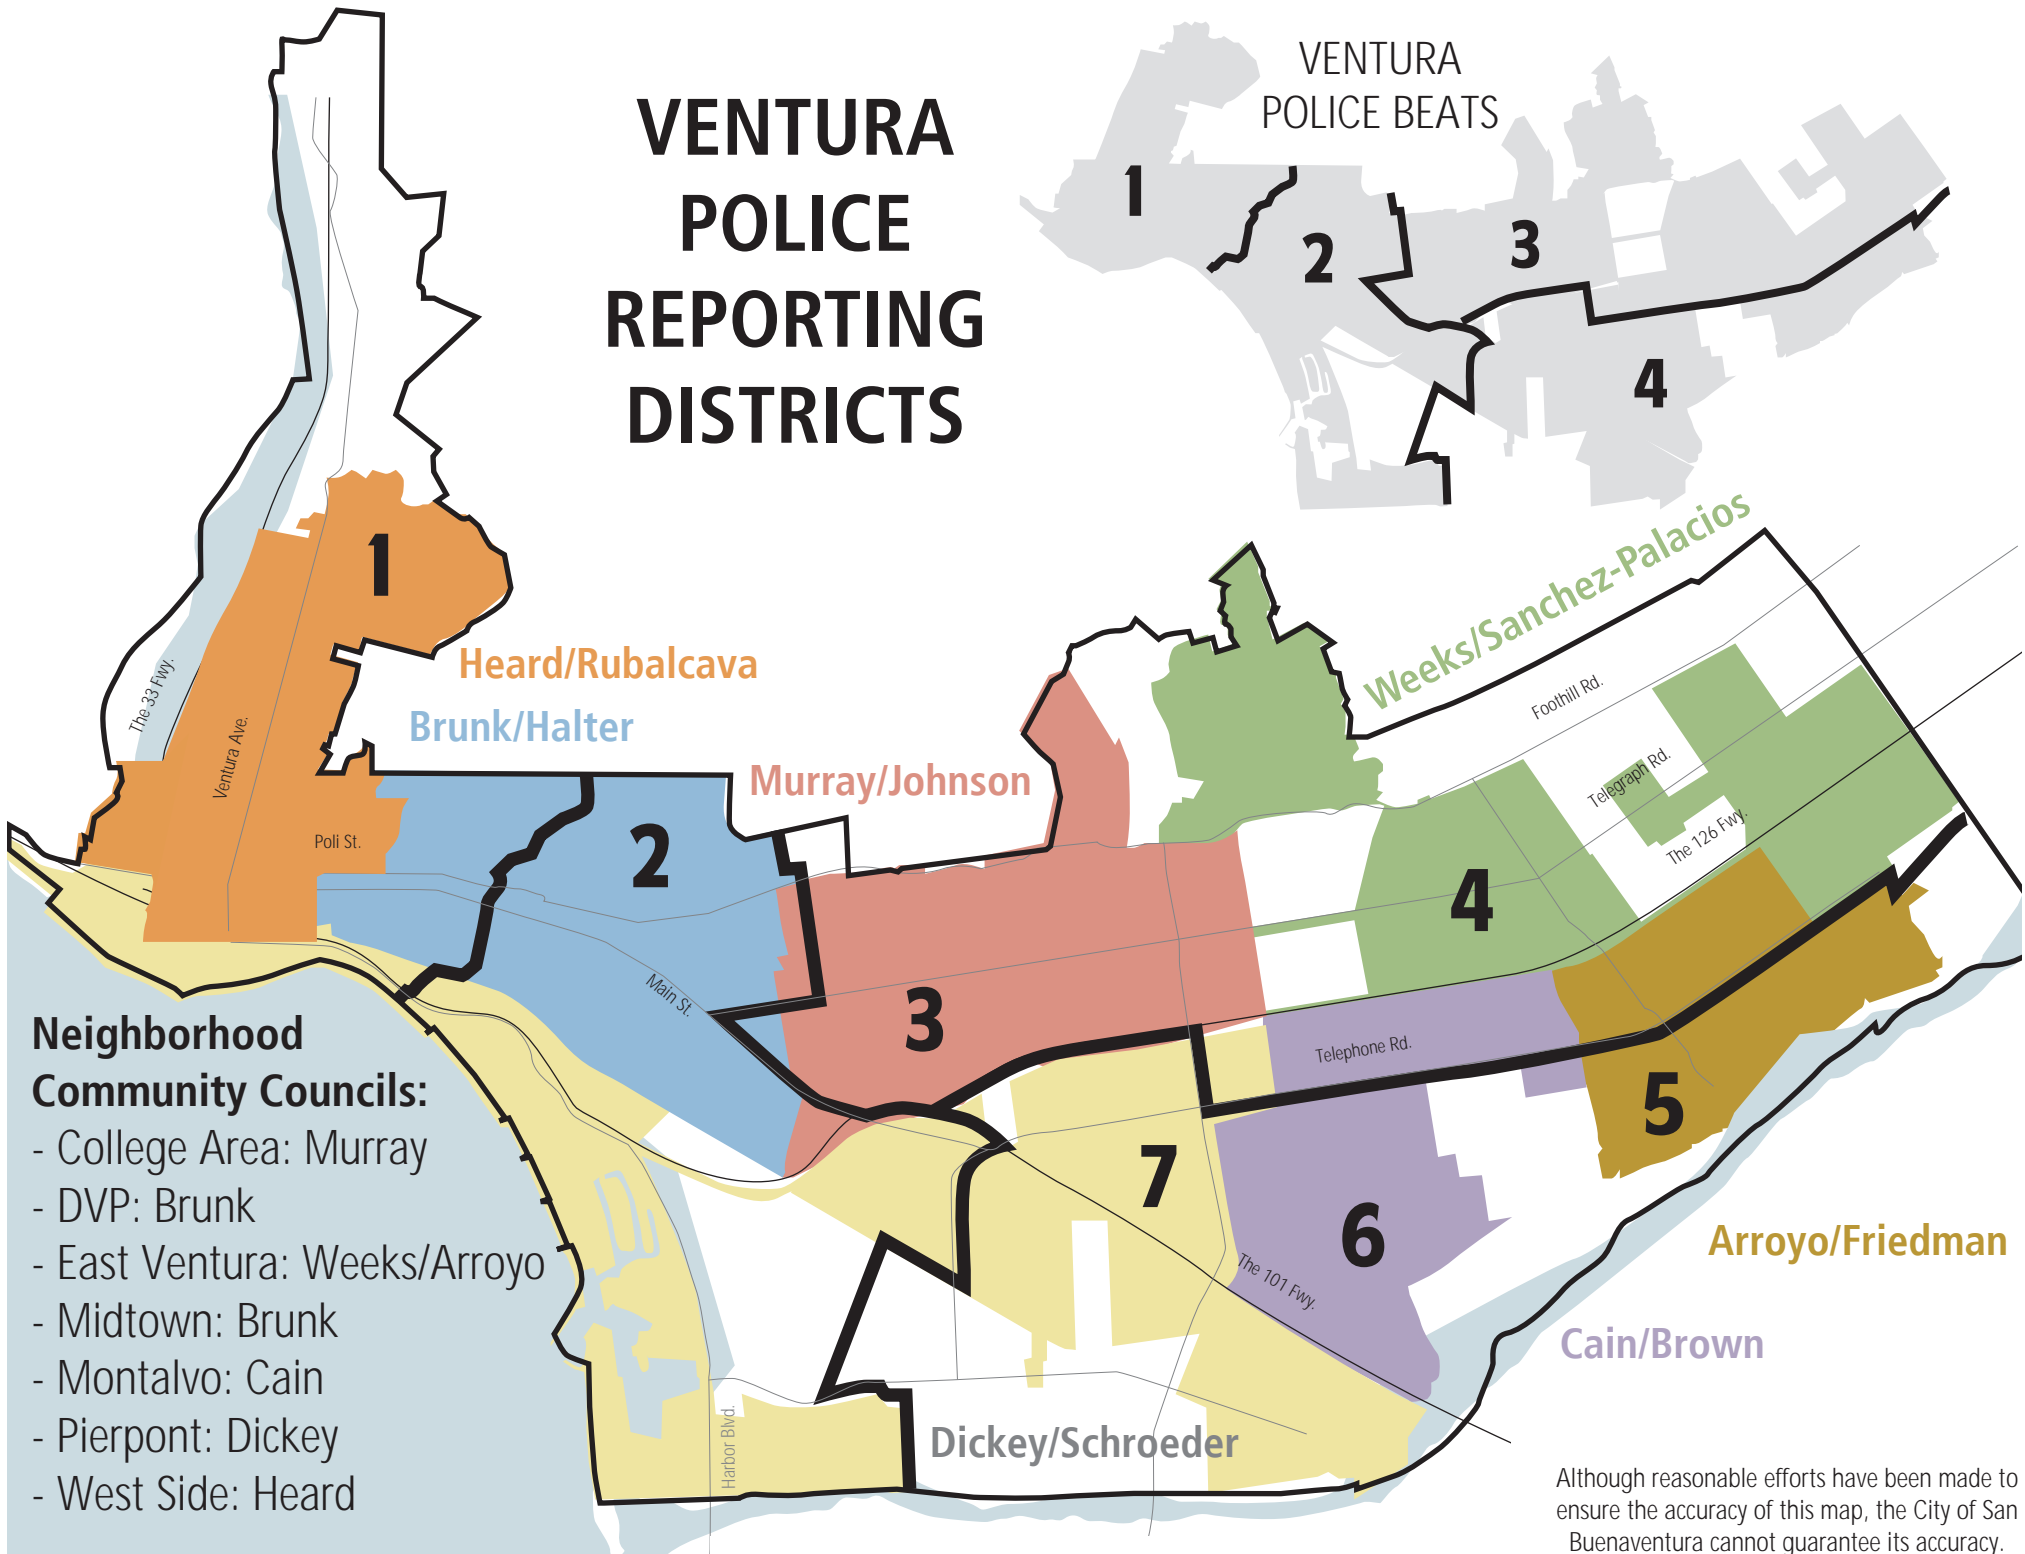

VENTURA POLICE REPORTING DISTRICTS

Neighborhood Community Councils:

- College Area: Murray
- DVP: Brunk
- East Ventura: Weeks/Arroyo
- Midtown: Brunk
- Montalvo: Cain
- Pierpont: Dickey
- West Side: Heard

Although reasonable efforts have been made to ensure the accuracy of this map, the City of San Buenaventura cannot guarantee its accuracy.