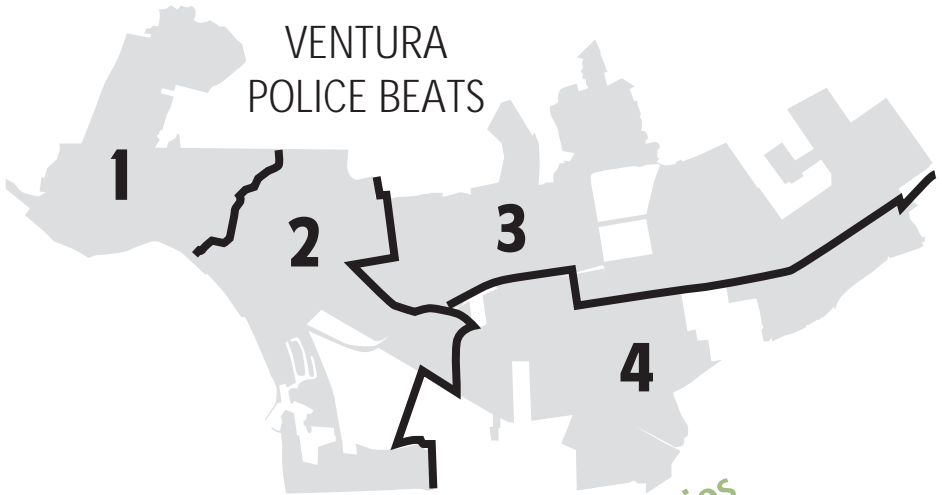

# VENTURA POLICE REPORTING DISTRICTS

## Neighborhood Community Councils:

- College Area: Murray
- DVP: Brunk
- East Ventura: Weeks/Arroyo
- Midtown: Brunk
- Montalvo: Cain
- Pierpont: Dickey
- West Side: Starr

Although reasonable efforts have been made to ensure the accuracy of this map, the City of San Buenaventura cannot guarantee its accuracy.