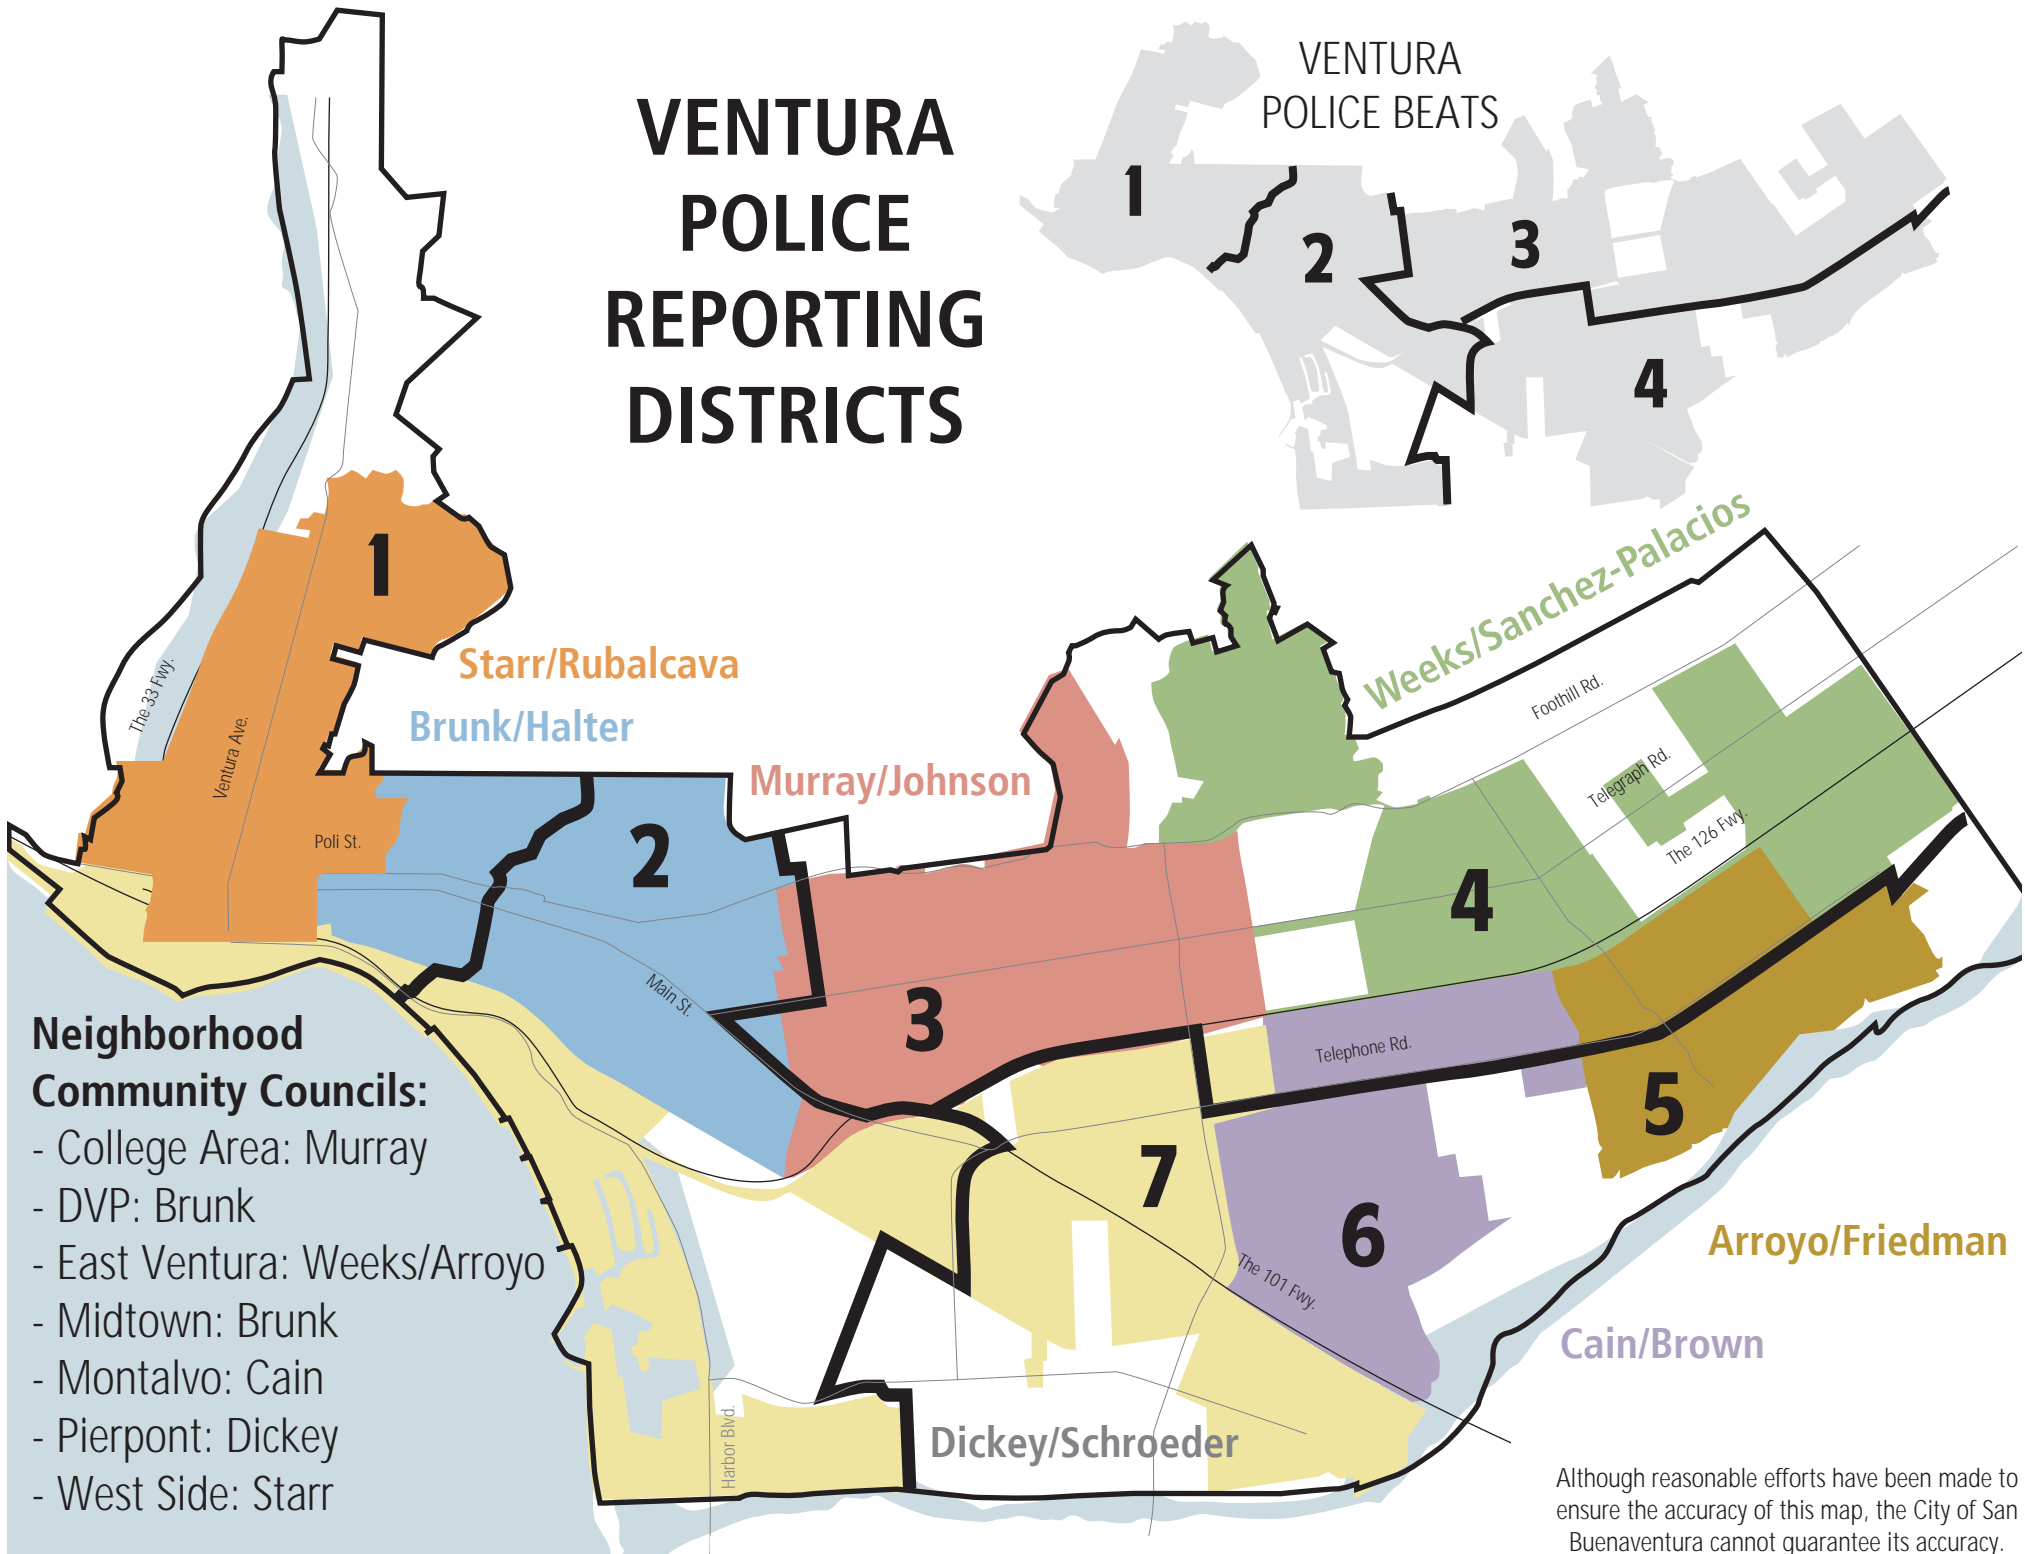

# VENTURA POLICE REPORTING DISTRICTS

## Neighborhood Community Councils:

- College Area: Murray
- DVP: Brunk
- East Ventura: Weeks/Arroyo
- Midtown: Brunk
- Montalvo: Cain
- Pierpont: Dickey
- West Side: Starr

Although reasonable efforts have been made to ensure the accuracy of this map, the City of San Buenaventura cannot guarantee its accuracy.