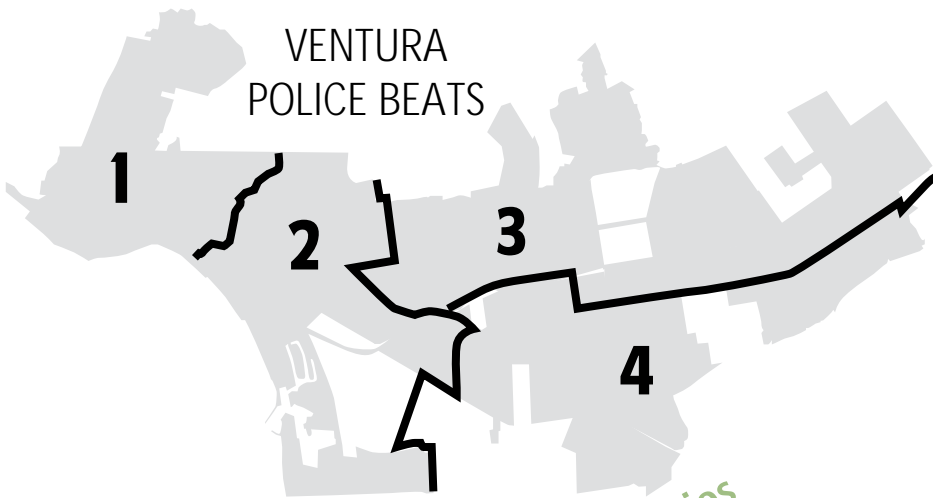

VENTURA POLICE REPORTING DISTRICTS

Neighborhood Community Councils:

- College Area: Murray
- DVP: Brunk
- East Ventura: Weeks/Arroyo
- Midtown: Brunk
- Montalvo: Cain
- Pierpont: Dickey
- West Side: Starr

Although reasonable efforts have been made to ensure the accuracy of this map, the City of San Buenaventura cannot guarantee its accuracy.