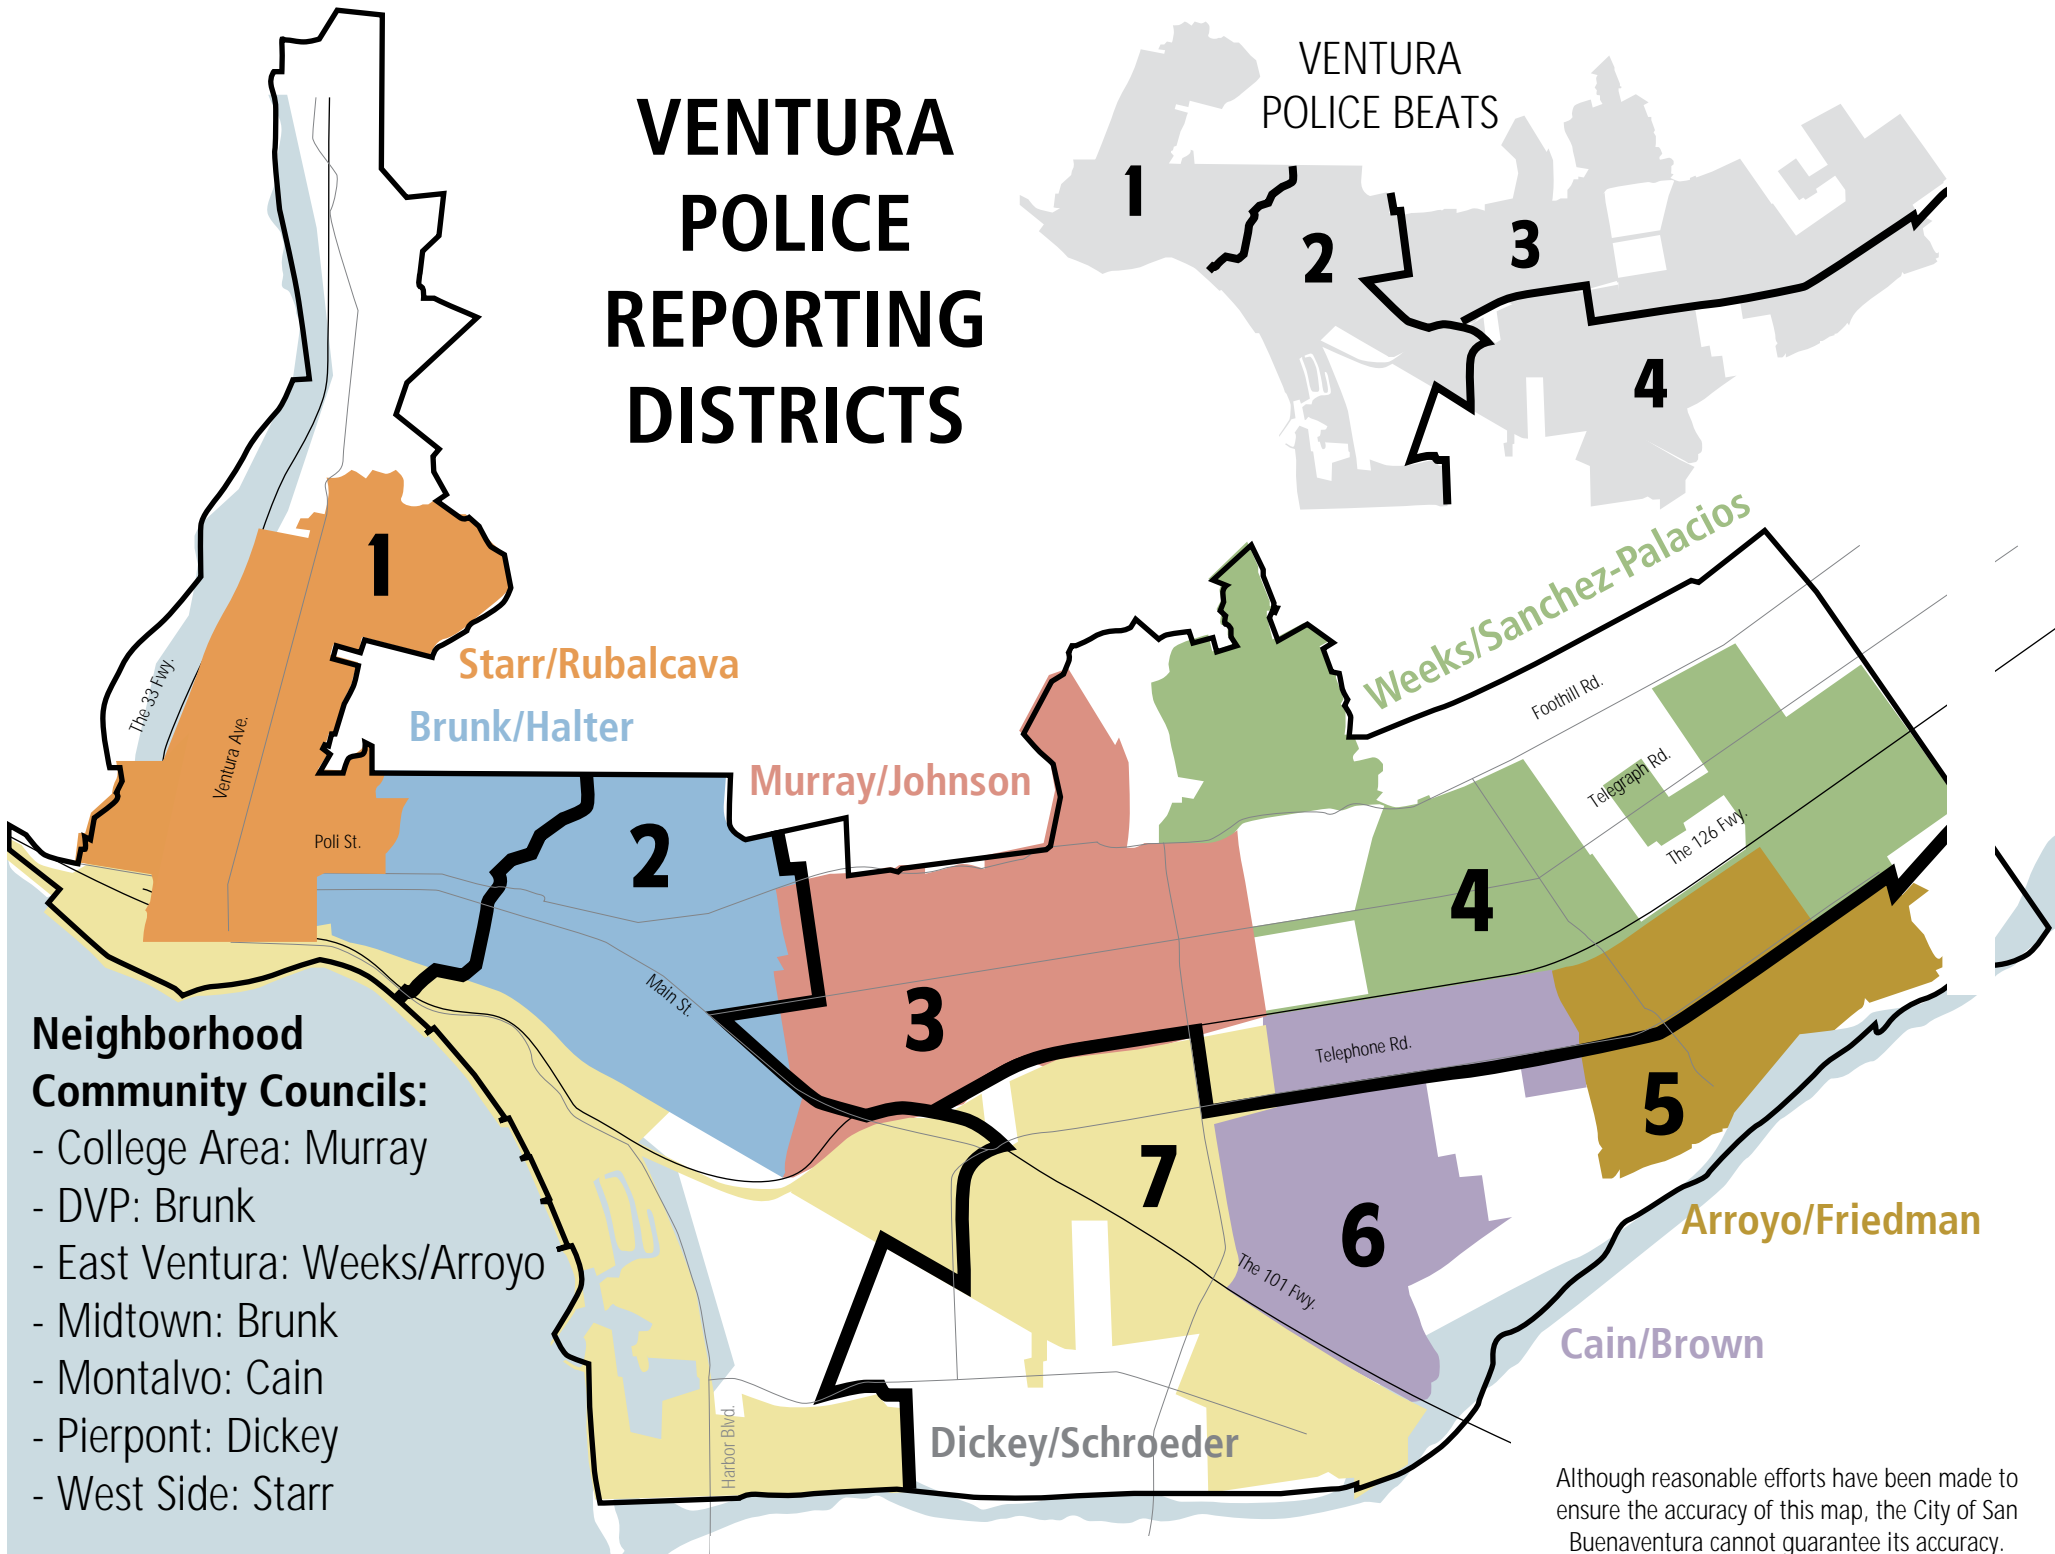

VENTURA POLICE REPORTING DISTRICTS

Neighborhood Community Councils:

- College Area: Murray
- DVP: Brunk
- East Ventura: Weeks/Arroyo
- Midtown: Brunk
- Montalvo: Cain
- Pierpont: Dickey
- West Side: Starr

Although reasonable efforts have been made to ensure the accuracy of this map, the City of San Buenaventura cannot guarantee its accuracy.