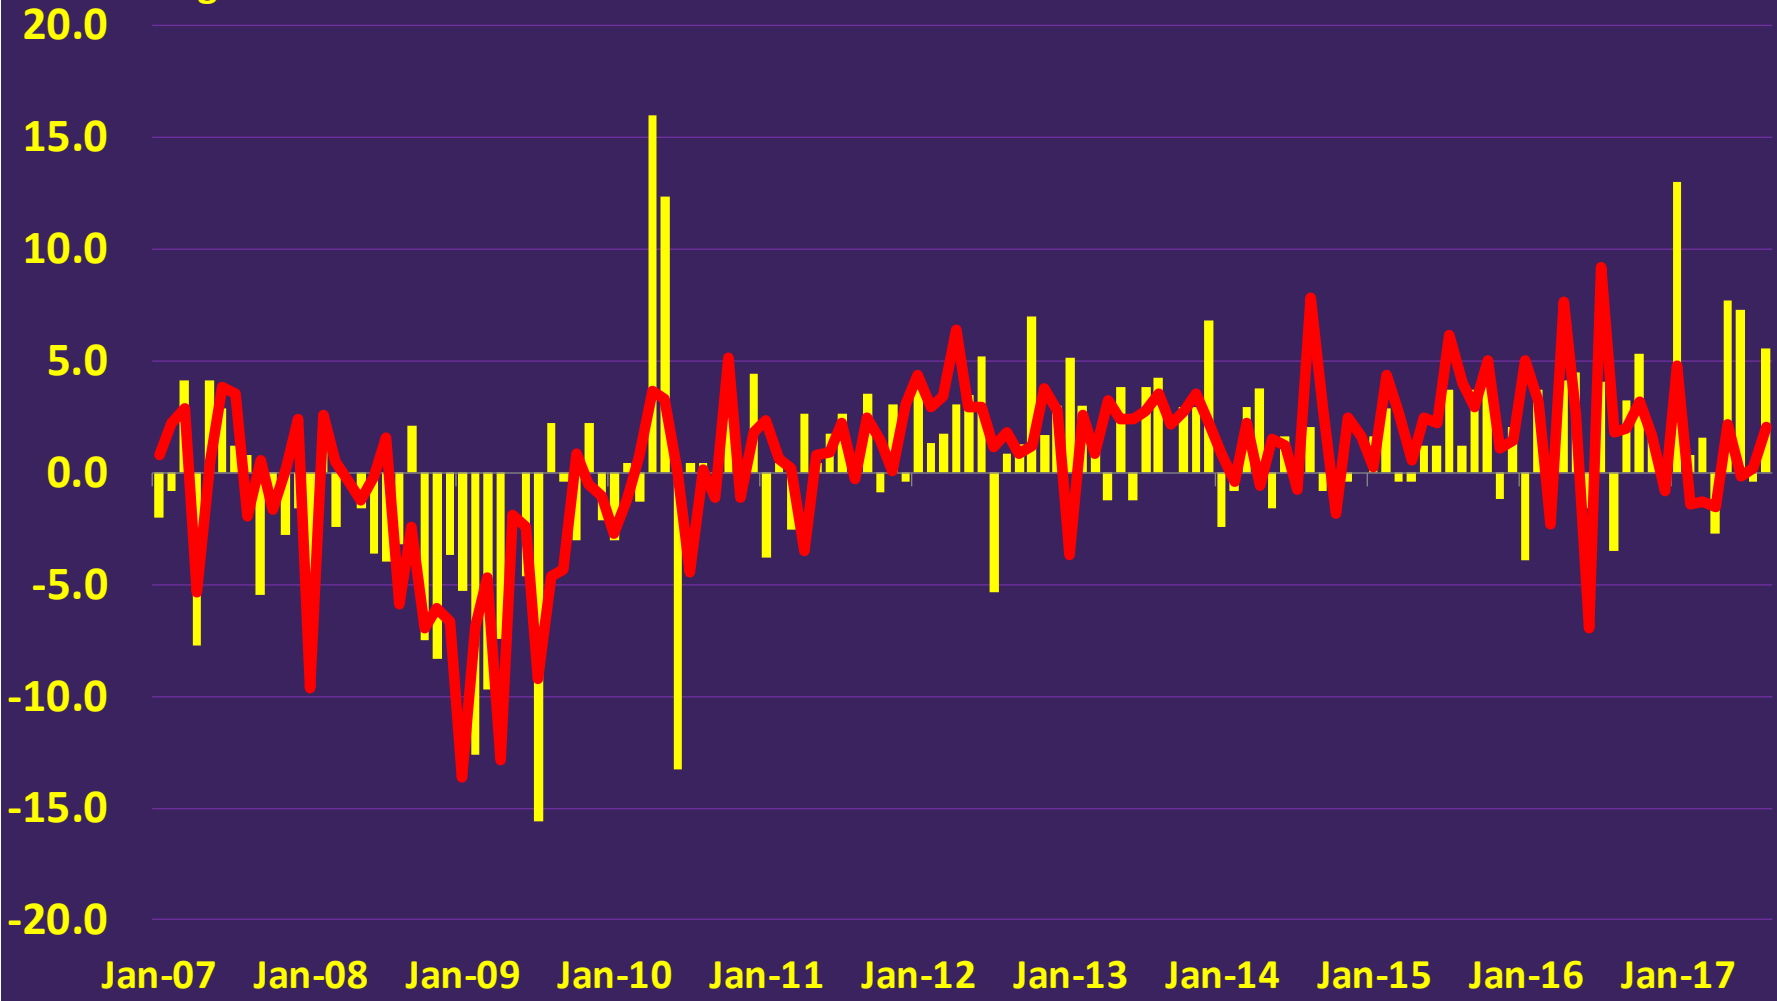

Ventura County Non-Farm Jobs

Seasonally Unadjusted Data

year-over-year
percent change

Ventura County Non-Farm Jobs

Seasonally Unadjusted Data

year-over-year
percent change

Ventura County Non-Farm Jobs

Seasonally Unadjusted Data

year-over-year
percent change

■ Ventura County

— Los Angeles County

Month-on-month
percent change
annualized

Ventura County Non-Farm Jobs

Seasonally Adjusted Data

annualized monthly percent change

Ventura County Non-Farm Jobs

Seasonally Adjusted Data

■ Ventura County — Los Angeles County

Ventura County Non-Farm Jobs

Seasonally Adjusted Data

Thousands of Jobs

Ventura County Unemployment Rate

Seasonally Adjusted Data

Ventura County Unemployment Rate