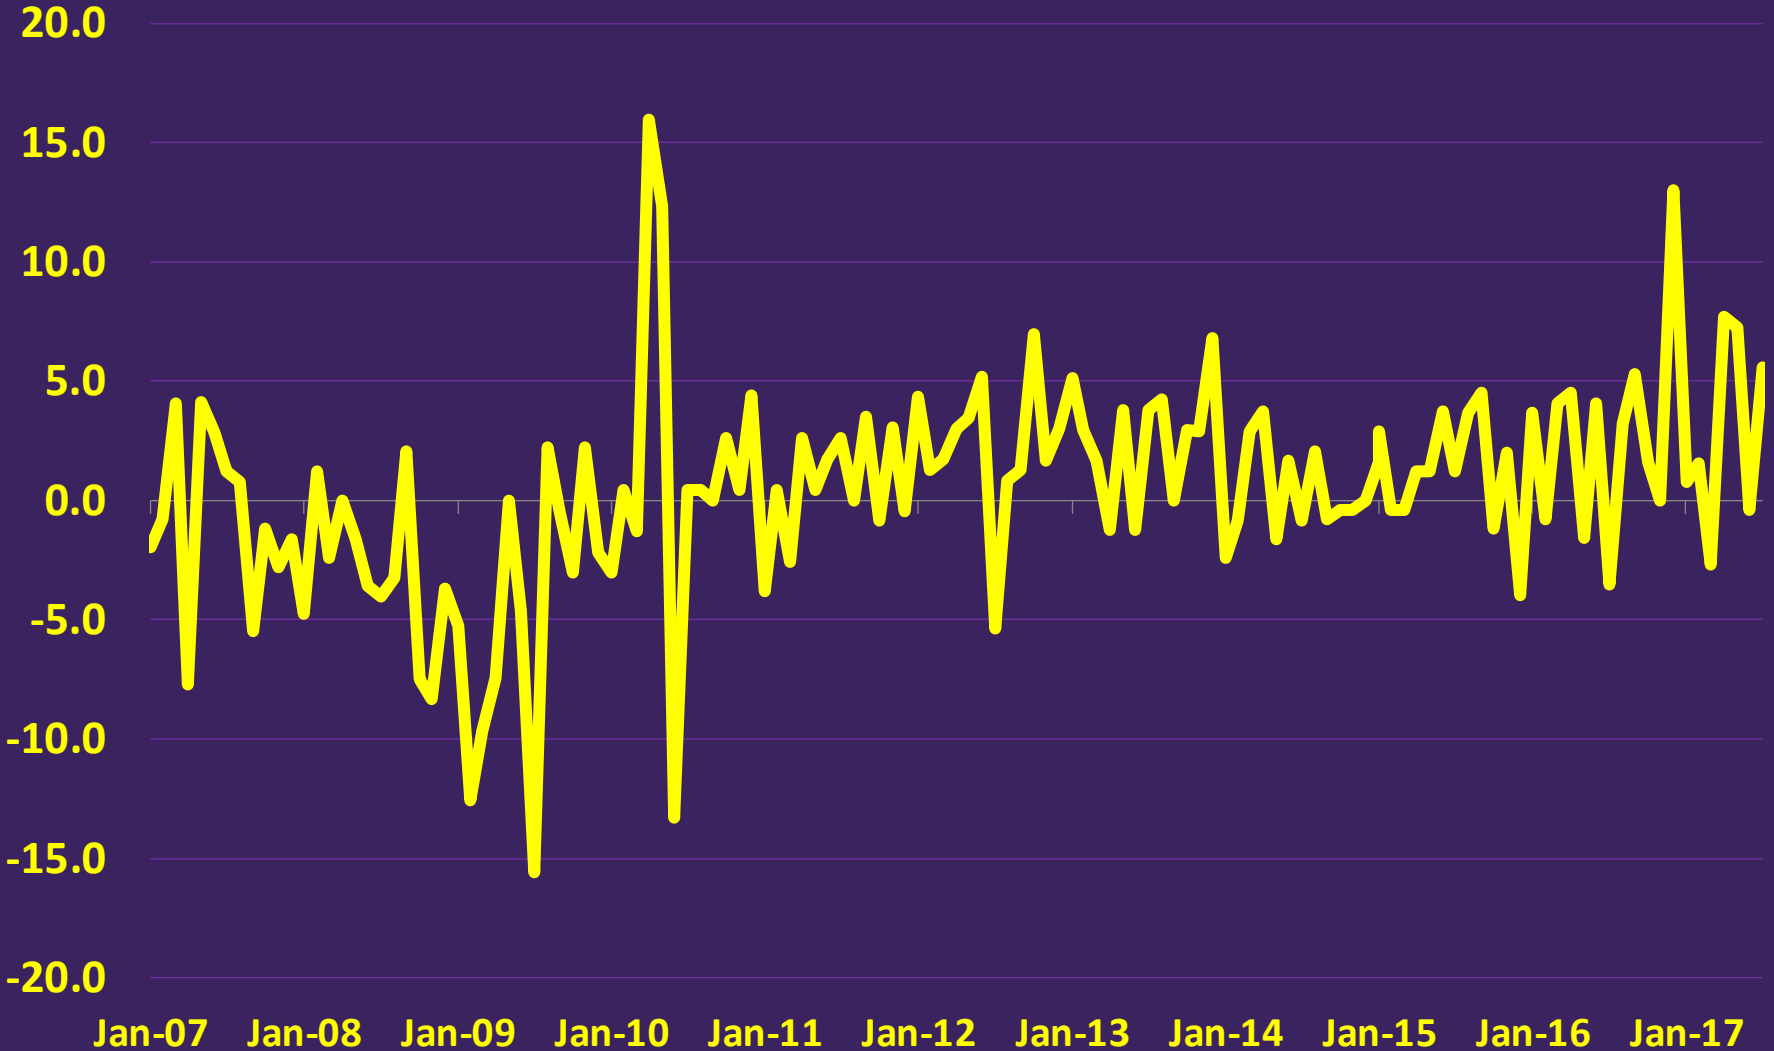

Ventura County Non-Farm Jobs

Seasonally Unadjusted Data

year-over-year
percent change

Ventura County Non-Farm Jobs

Seasonally Unadjusted Data

year-over-year
percent change

Ventura County Non-Farm Jobs

Seasonally Unadjusted Data

year-over-year
percent change

■ Ventura County

— Los Angeles County

Month-on-month
percent change
annualized

Ventura County Non-Farm Jobs

Seasonally Adjusted Data

annualized monthly percent change

Ventura County Non-Farm Jobs

Seasonally Adjusted Data

■ Ventura County — Los Angeles County

Ventura County Non-Farm Jobs

Seasonally Adjusted Data

Thousands of Jobs

Ventura County Unemployment Rate

Seasonally Adjusted Data

Ventura County Unemployment Rate