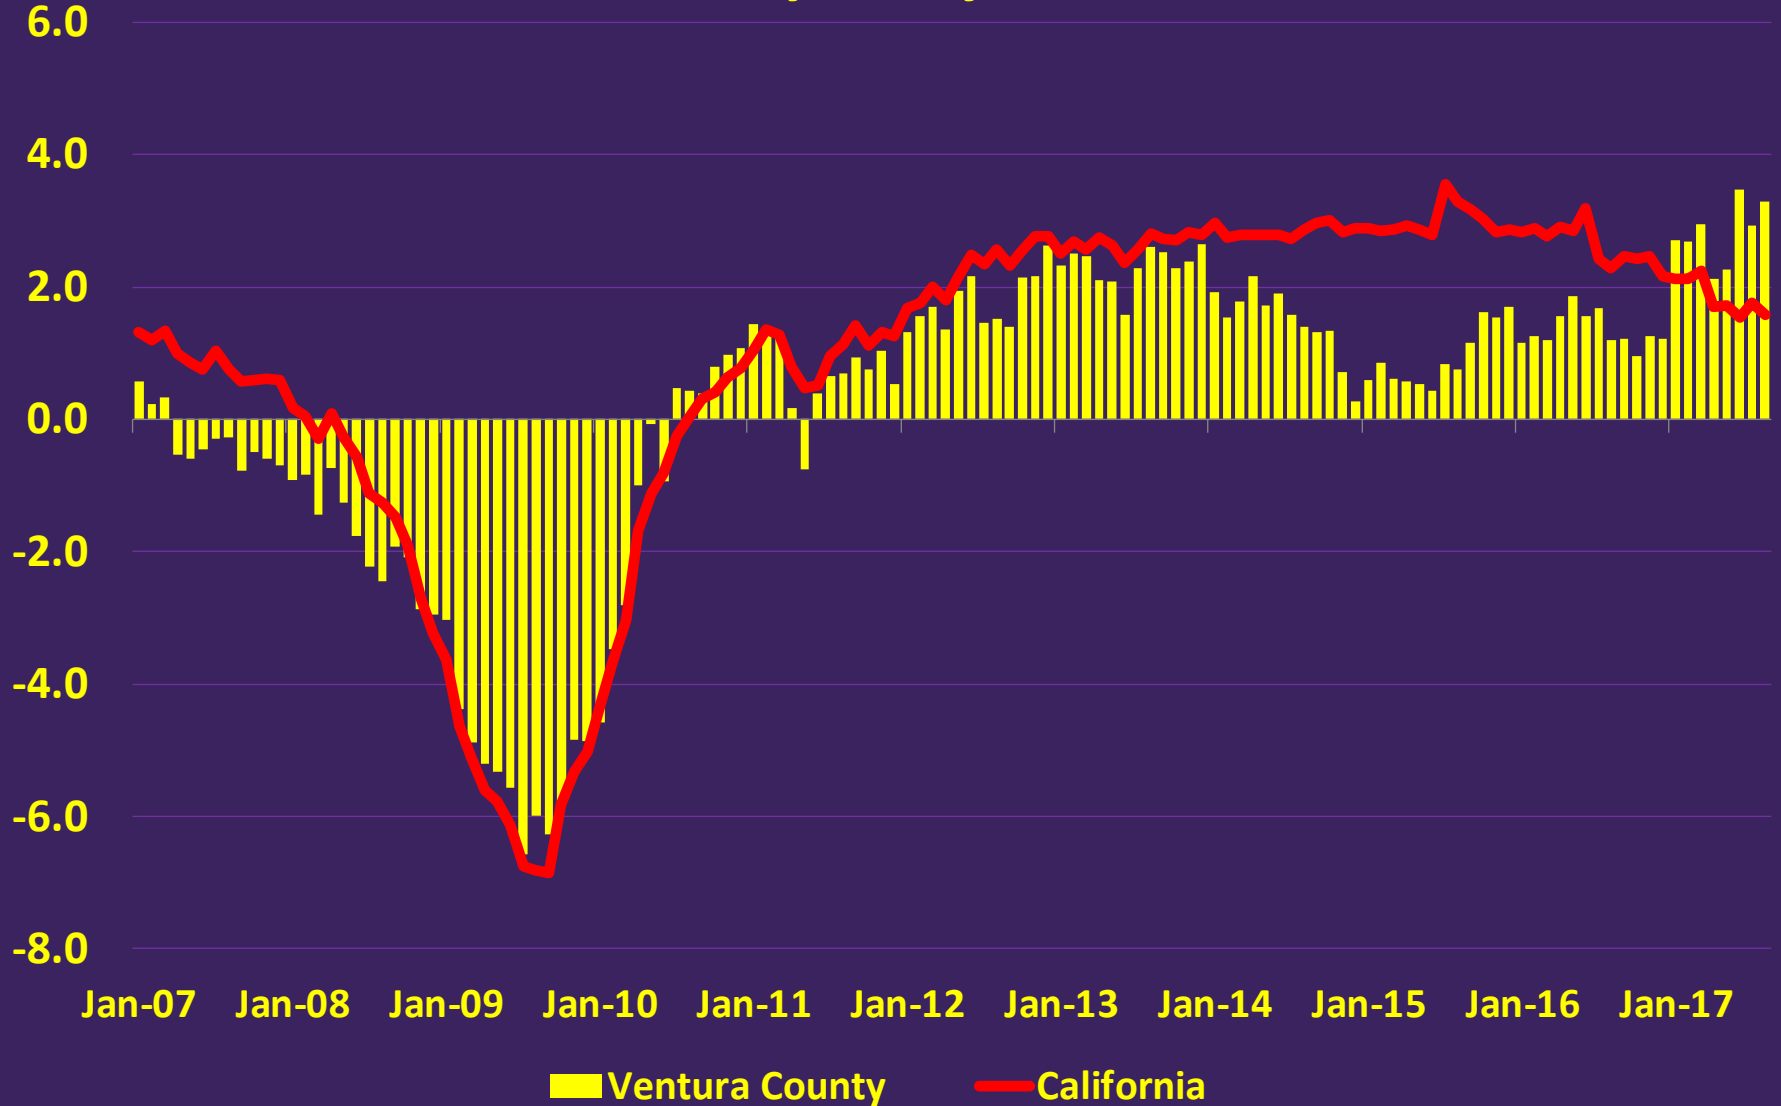

Ventura County

NonFarm Jobs, Unemployment Rate Data through August 2017

Source: CA Employment Development Department

Published: October 6, 2017

California Lutheran University

CENTER FOR ECONOMIC RESEARCH
& FORECASTING

Ventura County Non-Farm Jobs

Seasonally Unadjusted Data

year-over-year
percent change

Ventura County Non-Farm Jobs

Seasonally Unadjusted Data

year-over-year
percent change

Ventura County Non-Farm Jobs

Seasonally Unadjusted Data

year-over-year
percent change

■ Ventura County

— Los Angeles County

Month-on-month
percent change
annualized

Ventura County Non-Farm Jobs

Seasonally Adjusted Data

annualized monthly percent change

Ventura County Non-Farm Jobs