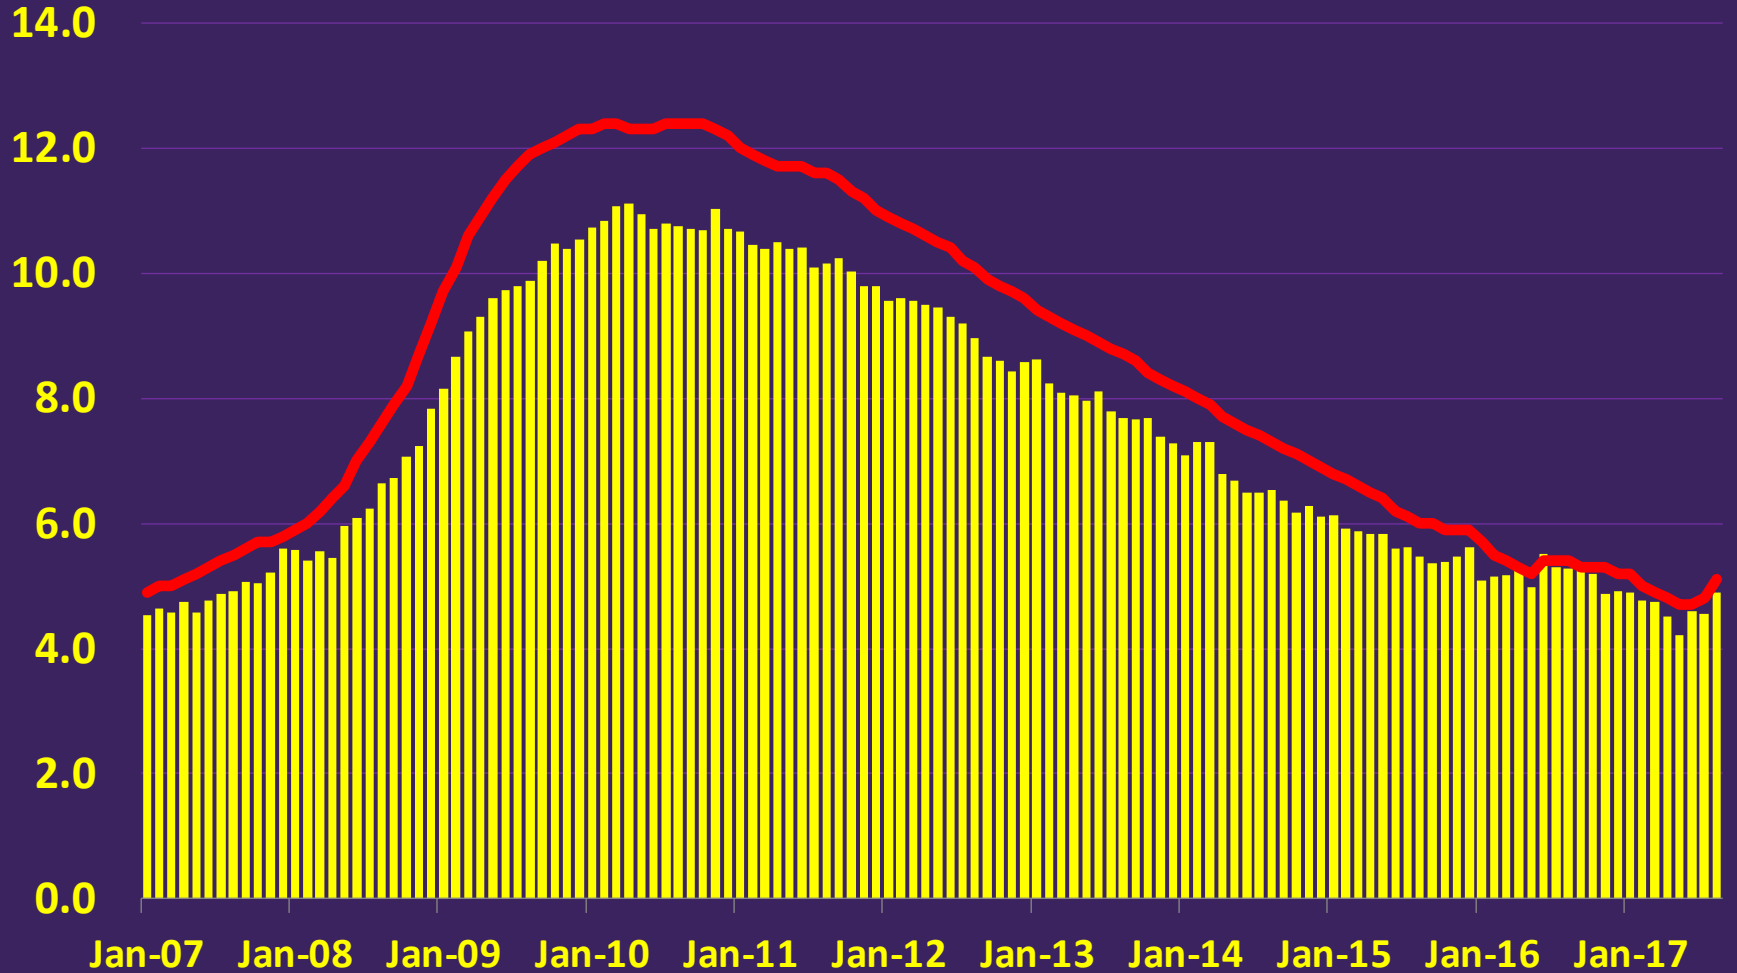

Seasonally Adjusted Data

■ Ventura County — Los Angeles County

Ventura County Non-Farm Jobs

Seasonally Adjusted Data

Thousands of Jobs

Ventura County Unemployment Rate

Seasonally Adjusted Data

Ventura County Unemployment Rate

Seasonally Adjusted Data

Percent of
Labor Force

■ Ventura County Unemployment Rate
Seasonally adjusted Data

— California Unemployment Rate
Seasonally Adjusted Data

Ventura County Unemployment Rate

Seasonally Adjusted Data