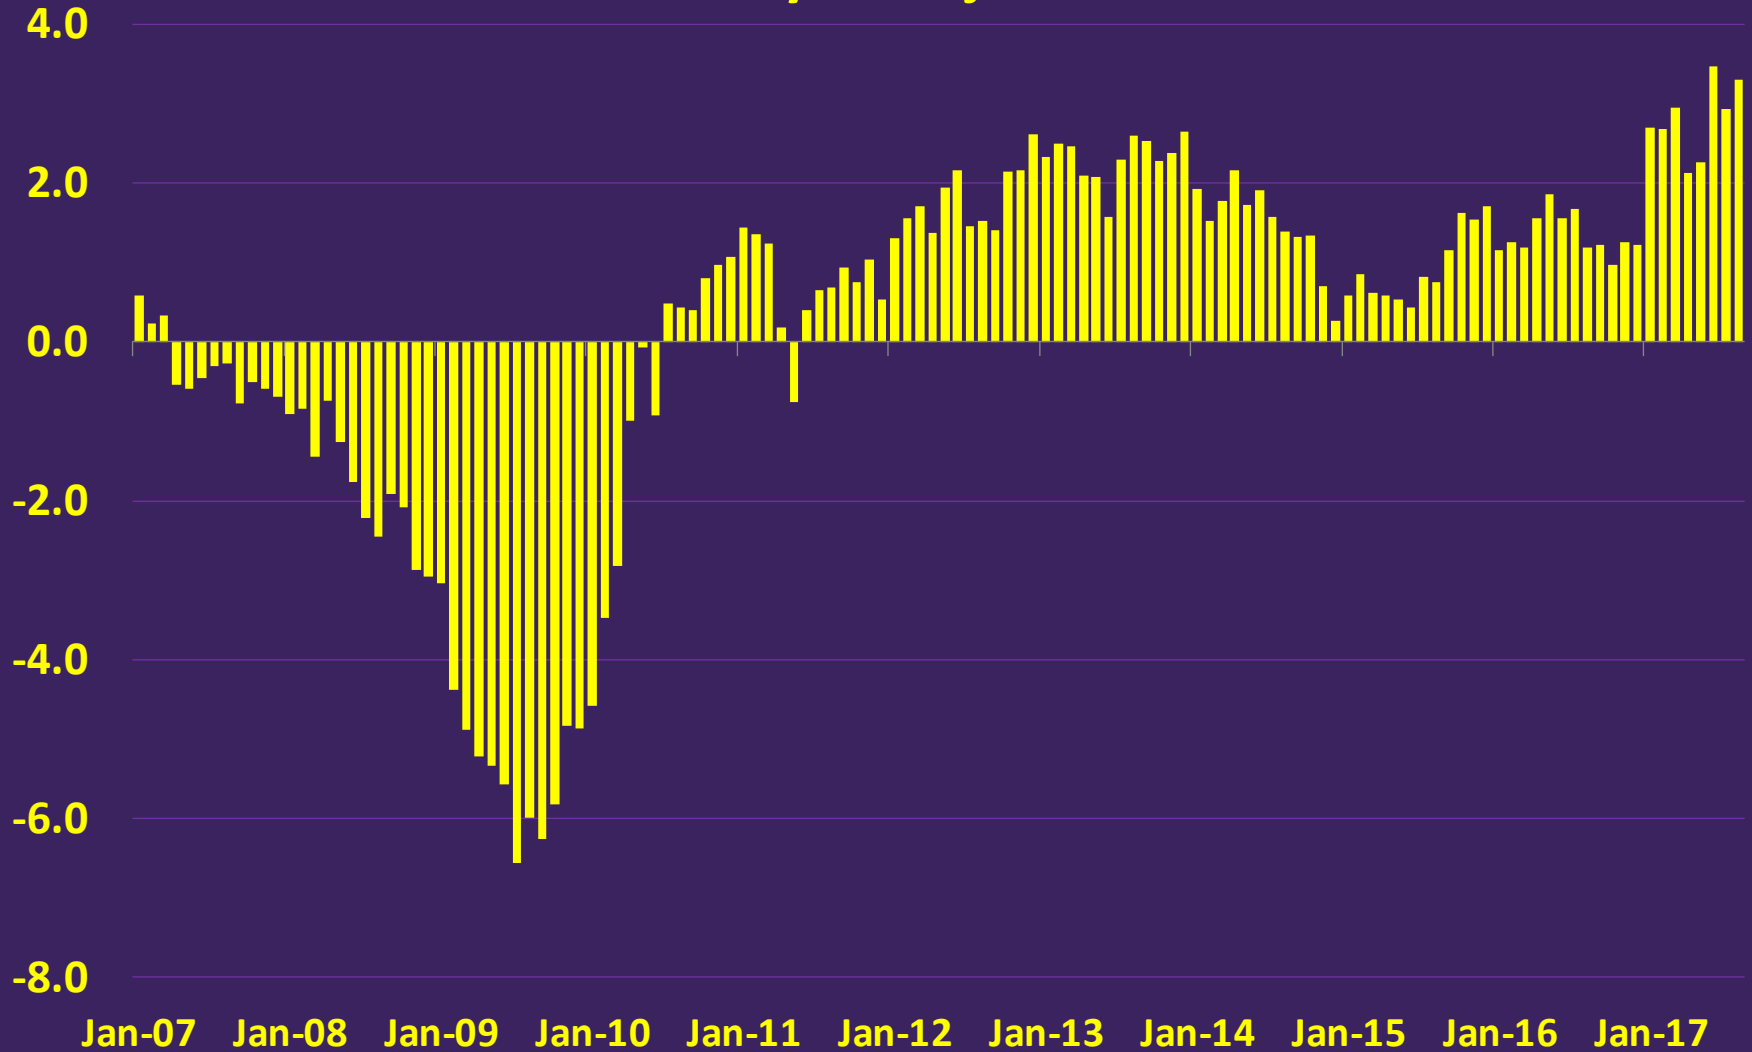

Ventura County

NonFarm Jobs, Unemployment Rate Data through August 2017

Source: CA Employment Development Department

Published: October 6, 2017

California Lutheran University

CENTER FOR ECONOMIC RESEARCH
& FORECASTING

Ventura County Non-Farm Jobs

Seasonally Unadjusted Data

year-over-year
percent change

Ventura County Non-Farm Jobs

Seasonally Unadjusted Data

year-over-year
percent change

Ventura County Non-Farm Jobs

Seasonally Unadjusted Data

year-over-year
percent change

■ Ventura County

— Los Angeles County

Month-on-month
percent change
annualized

Ventura County Non-Farm Jobs

Seasonally Adjusted Data

annualized monthly percent change

Ventura County Non-Farm Jobs