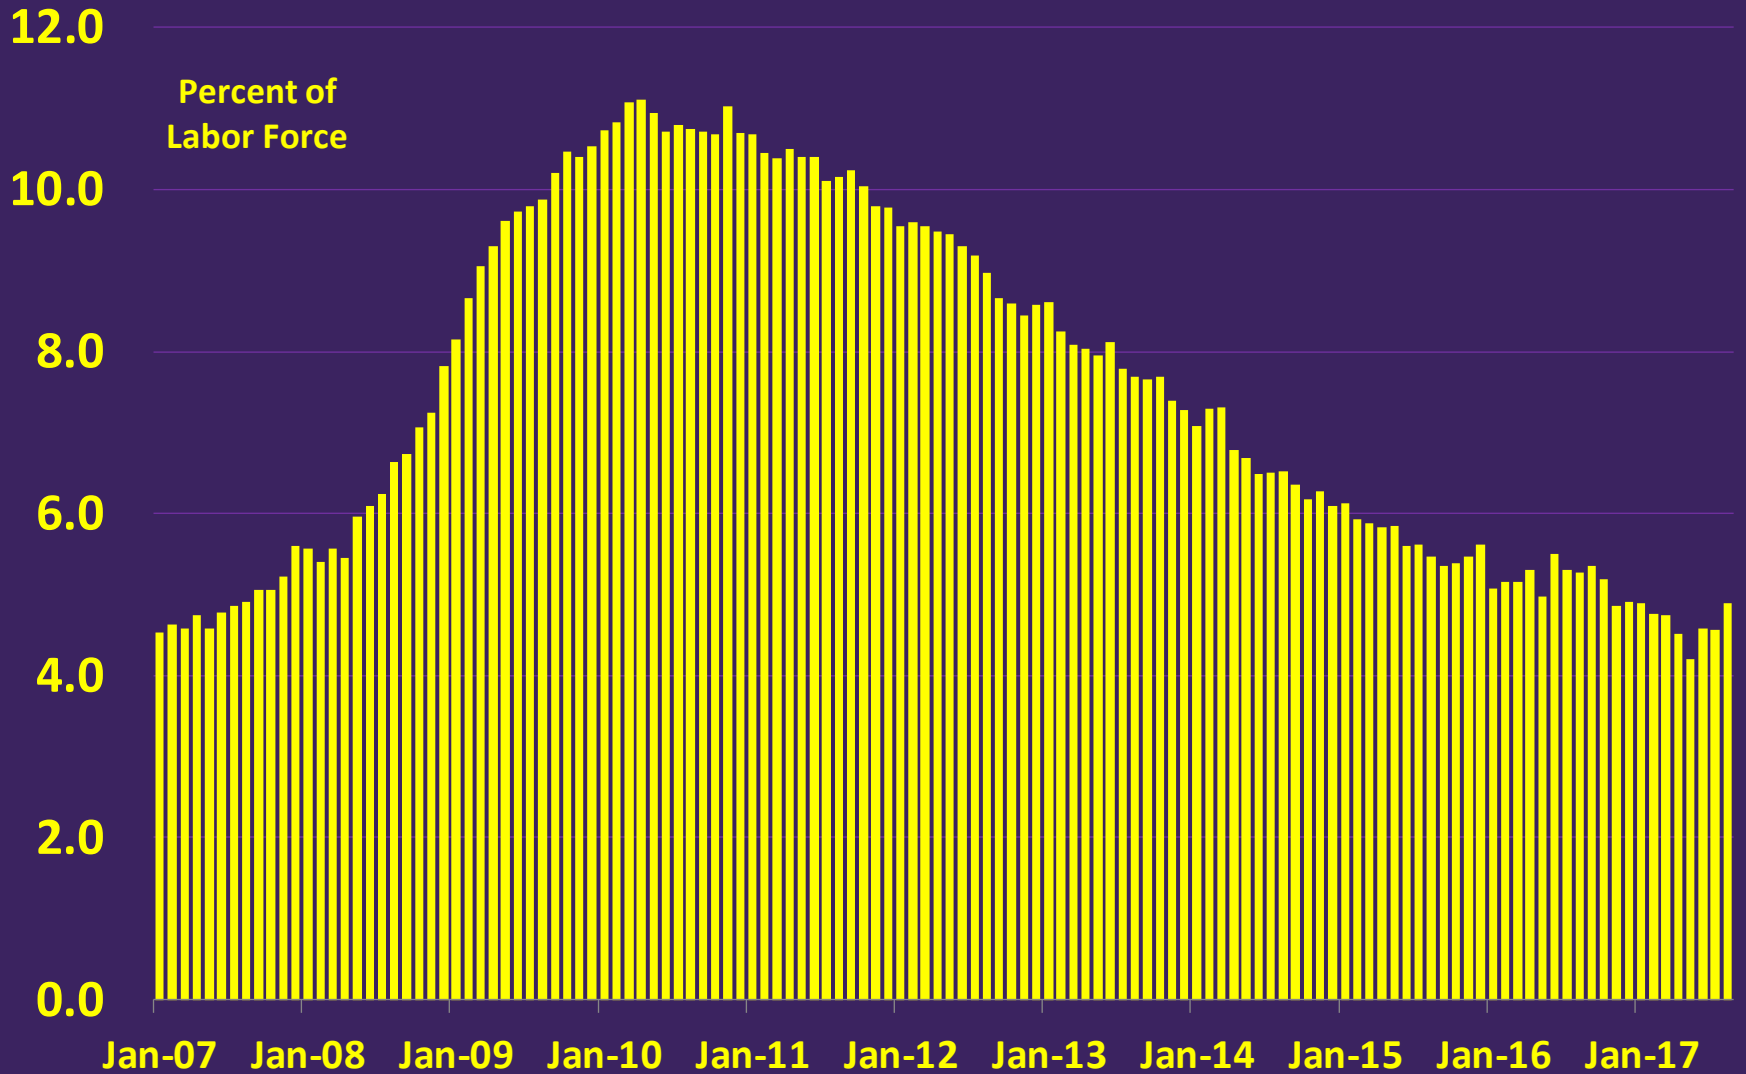

Seasonally Adjusted Data

■ Ventura County — Los Angeles County

Ventura County Non-Farm Jobs

Seasonally Adjusted Data

Thousands of Jobs

Ventura County Unemployment Rate

Seasonally Adjusted Data

Ventura County Unemployment Rate