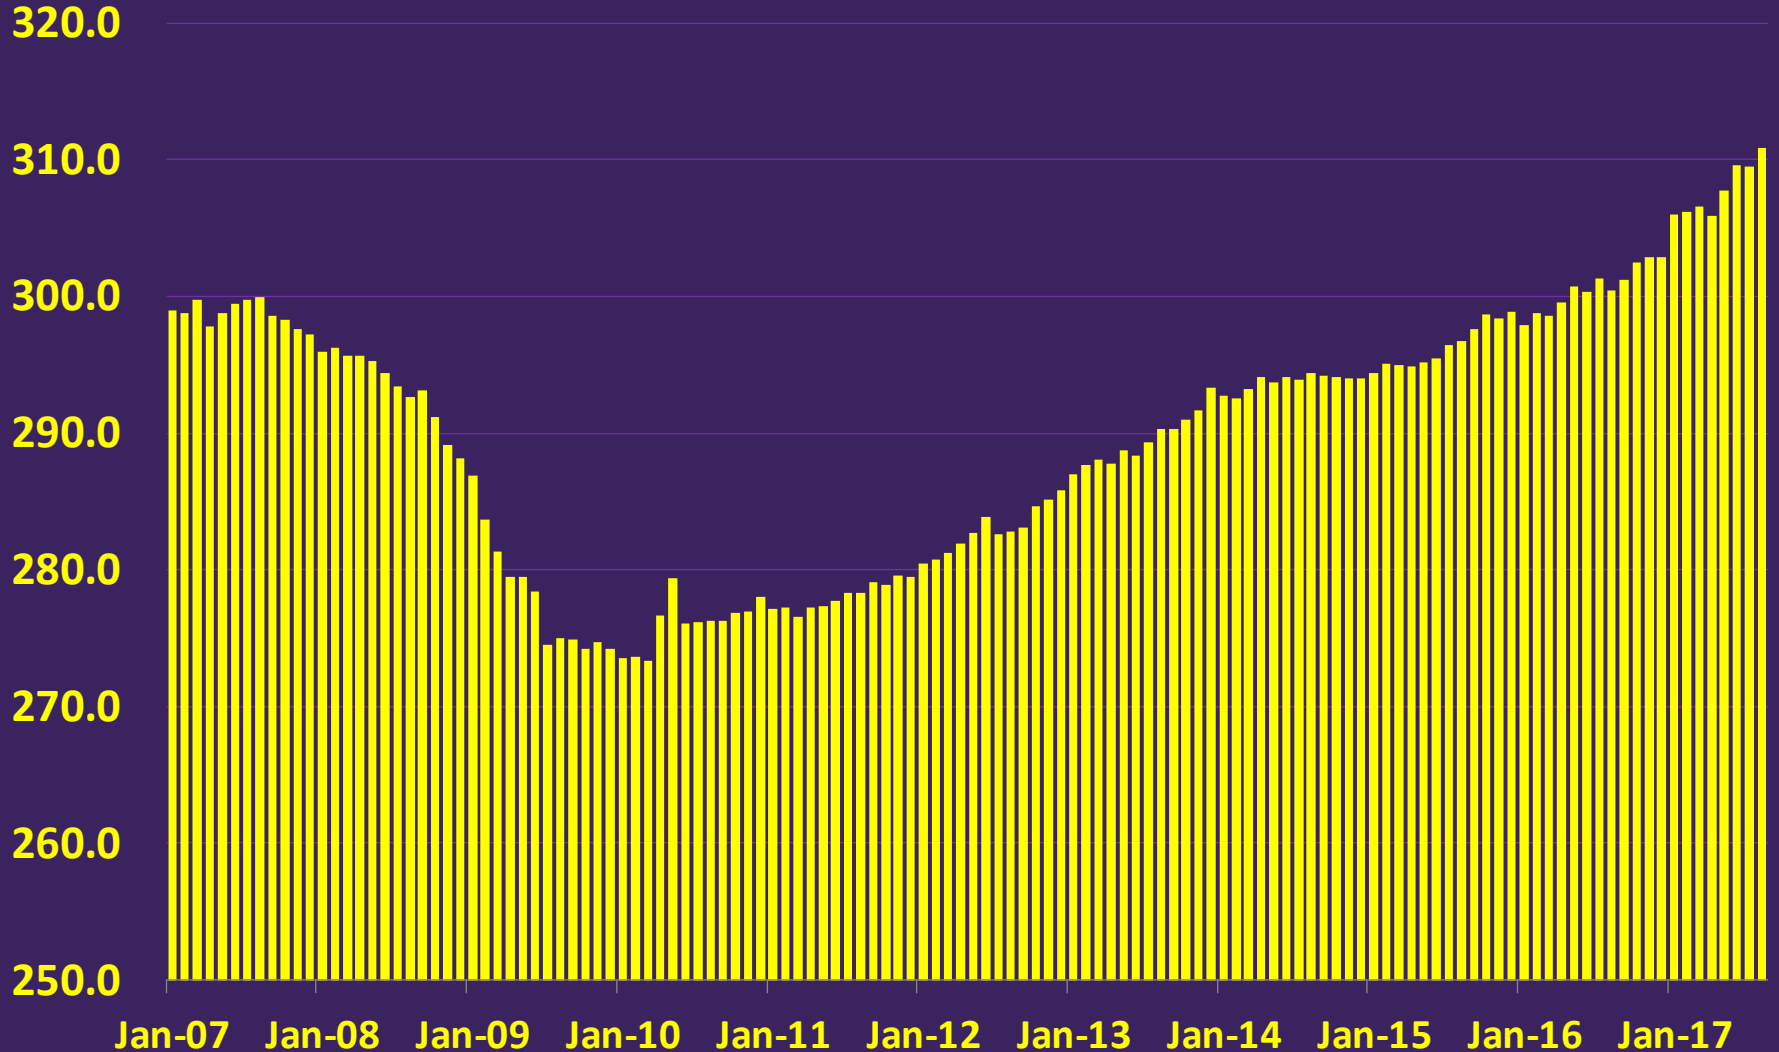

Seasonally Adjusted Data

■ Ventura County — Los Angeles County

Ventura County Non-Farm Jobs

Seasonally Adjusted Data

Thousands of Jobs

Ventura County Unemployment Rate

Seasonally Adjusted Data

Ventura County Unemployment Rate