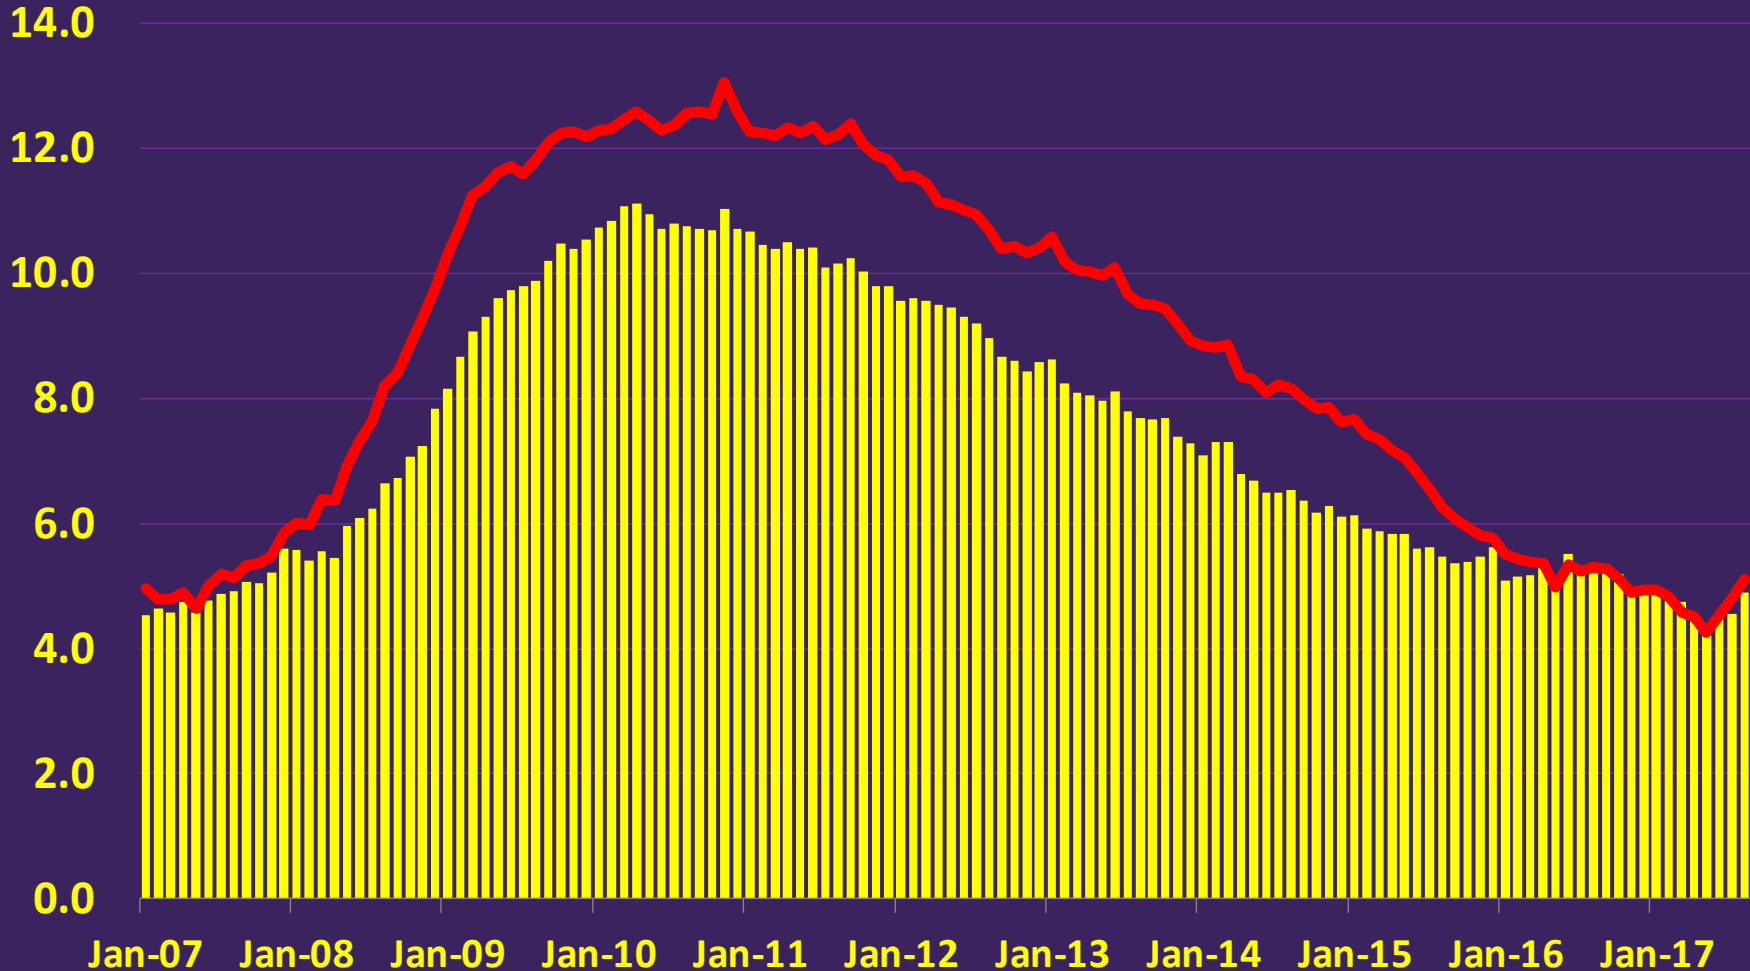

Ventura County Unemployment Rate

Seasonally Adjusted Data

Percent of
Labor Force

■ Ventura County Unemployment Rate
Seasonally adjusted Data

— Los Angeles County Unemployment Rate
Seasonally adjusted Data