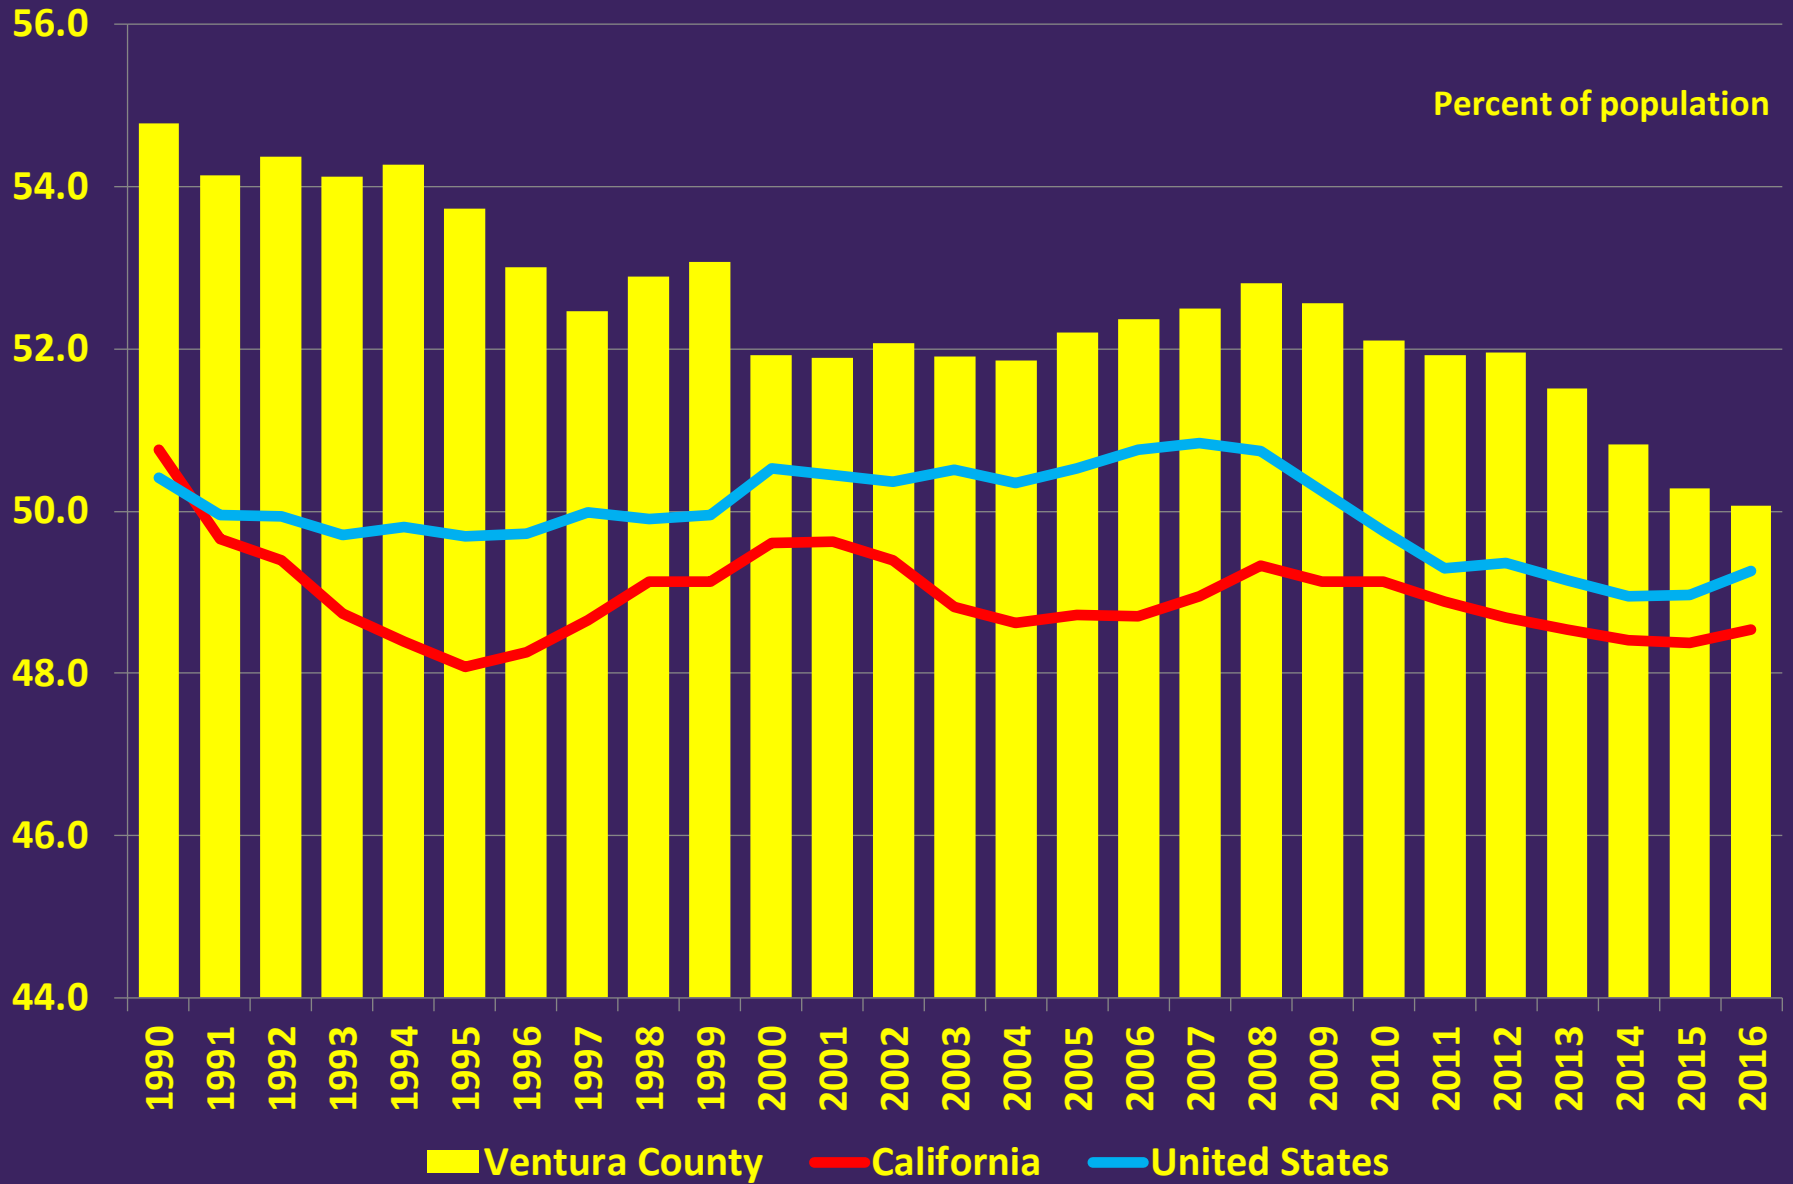

Ventura County/Regional

Labor Force, Population, and Labor Force Participation Rates

Sources: US-BLS, US-Census, CA-EDD, CA-DOF

Published: October 6, 2017

California Lutheran University

CENTER FOR ECONOMIC RESEARCH
& FORECASTING

Labor Force Participation Rate (Crude)

Labor Force Participation Rate (Crude)

Labor Force Participation Rate (Crude)

Labor Force Participation Rate (Crude)

Civilian Labor Force

■ Ventura County

Ventura County

Santa Barbara County

San Luis Obispo County

The Tri-Counties