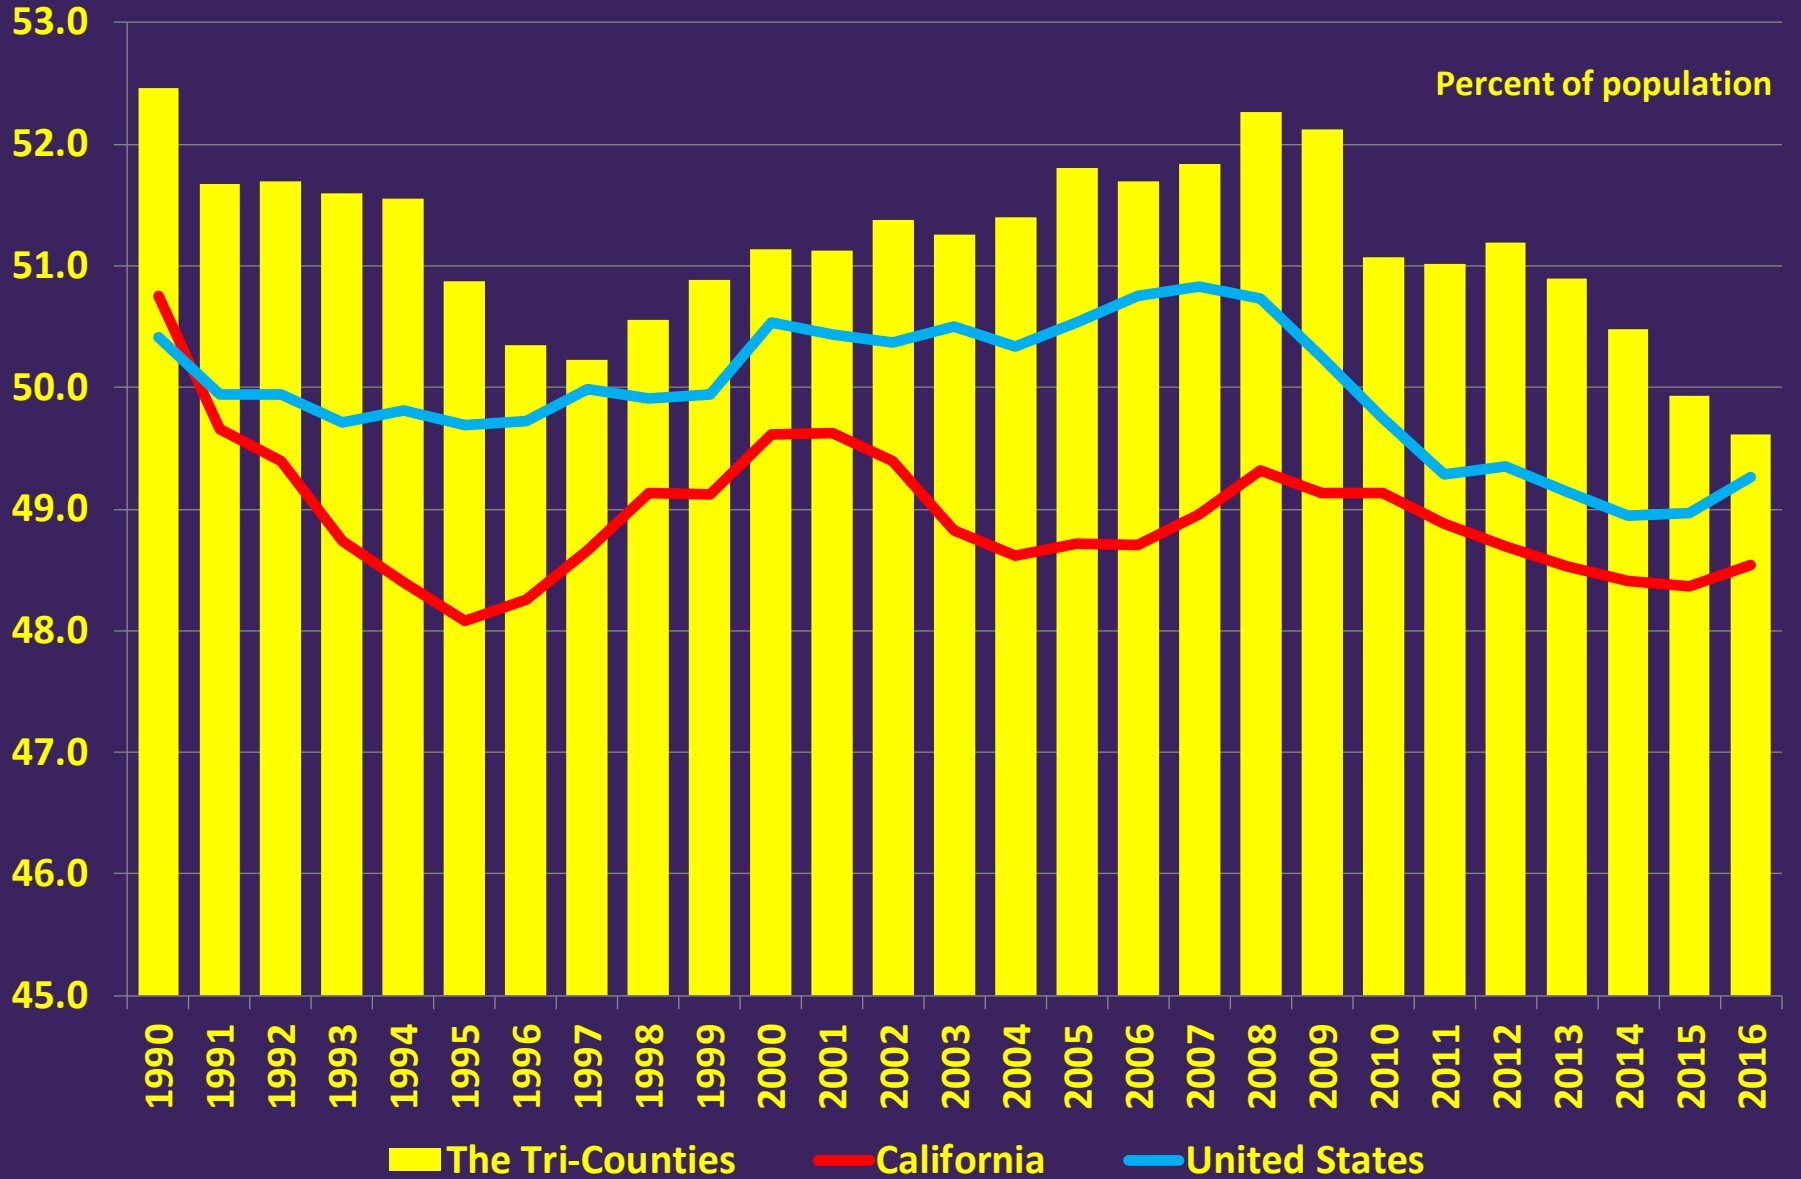

Ventura County/Regional

Labor Force, Population, and Labor Force Participation Rates

Sources: US-BLS, US-Census, CA-EDD, CA-DOF

Published: October 6, 2017

California Lutheran University

CENTER FOR ECONOMIC RESEARCH
& FORECASTING

Labor Force Participation Rate (Crude)

Labor Force Participation Rate (Crude)

Labor Force Participation Rate (Crude)

Labor Force Participation Rate (Crude)

Civilian Labor Force

■ Ventura County

Ventura County

Santa Barbara County

San Luis Obispo County

The Tri-Counties