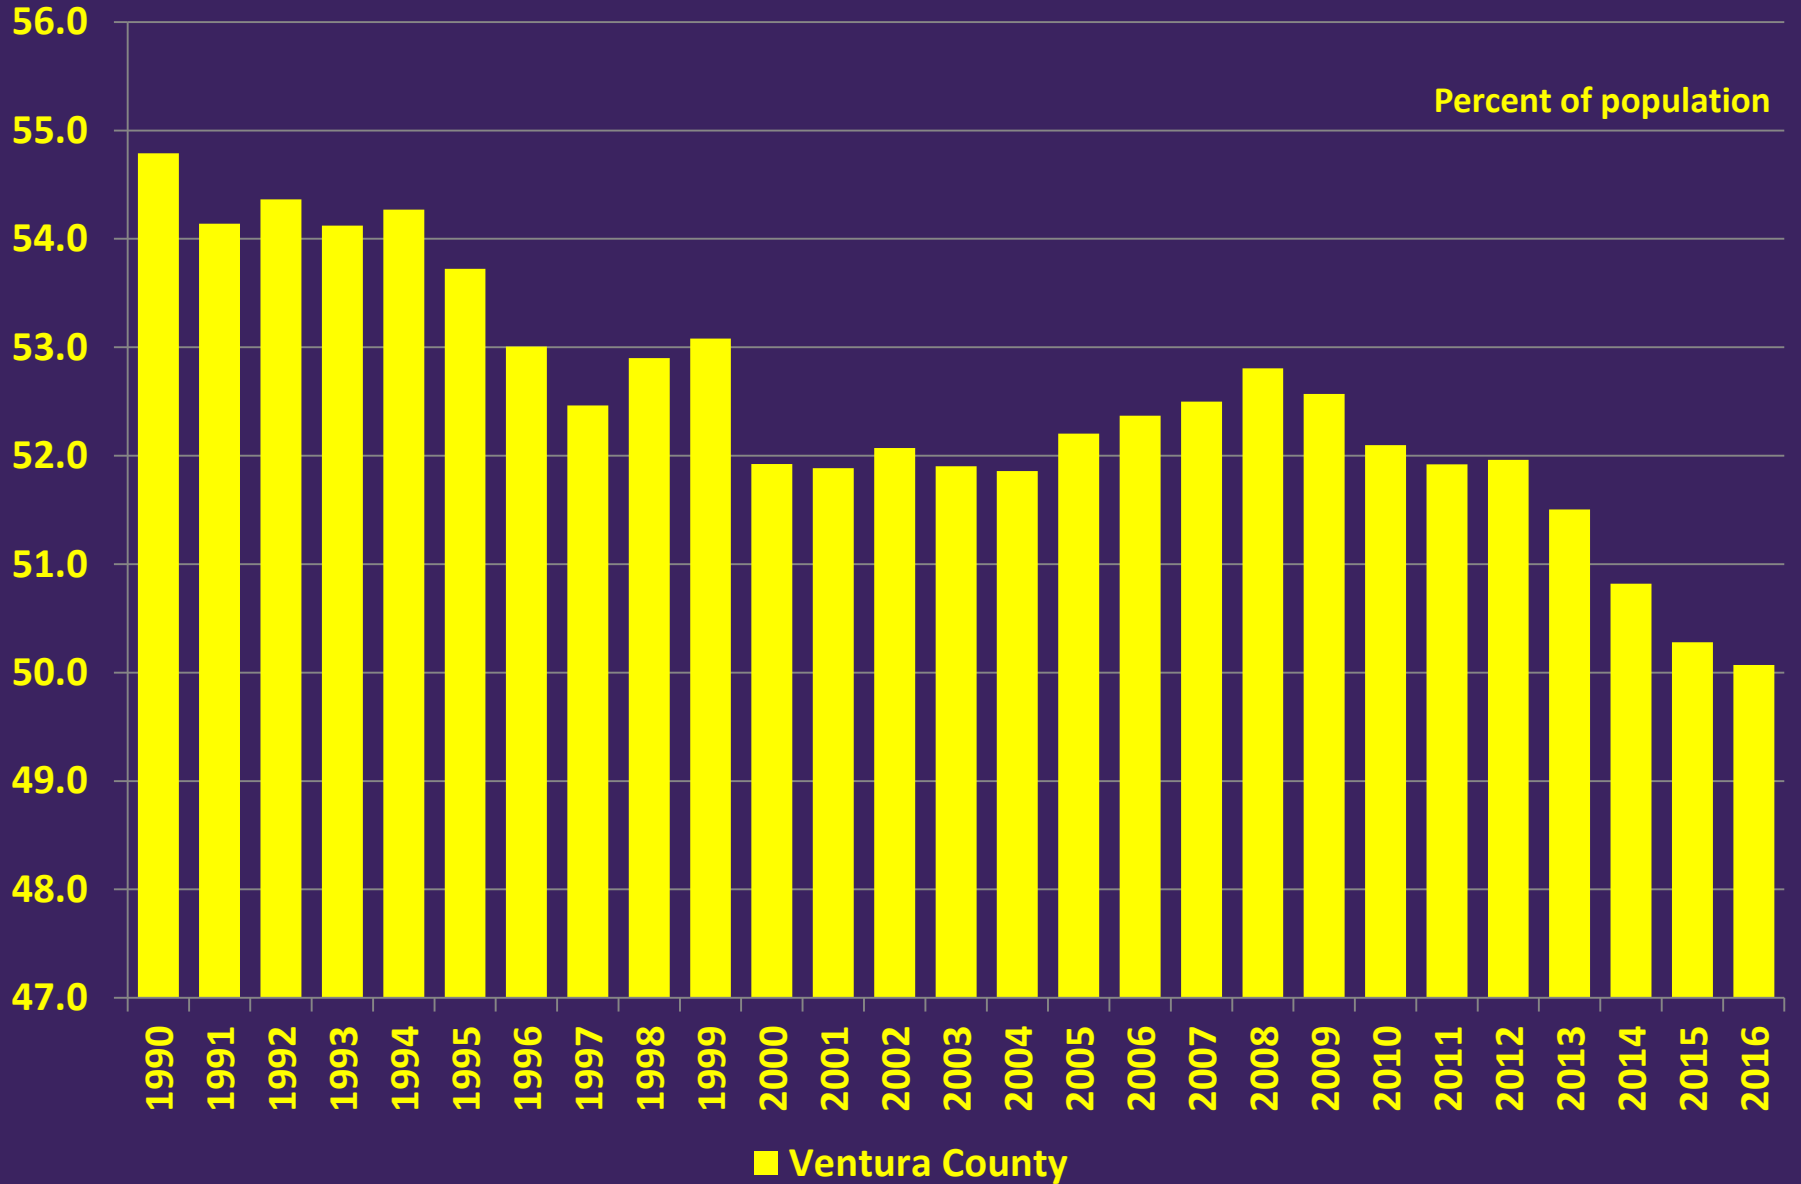

Ventura County/Regional

Labor Force, Population, and Labor Force Participation Rates

Sources: US-BLS, US-Census, CA-EDD, CA-DOF

Published: October 6, 2017

California Lutheran University

CENTER FOR ECONOMIC RESEARCH
& FORECASTING

Labor Force Participation Rate (Crude)

Labor Force Participation Rate (Crude)

Labor Force Participation Rate (Crude)

Labor Force Participation Rate (Crude)

Civilian Labor Force

■ Ventura County

Ventura County

Santa Barbara County

San Luis Obispo County

The Tri-Counties