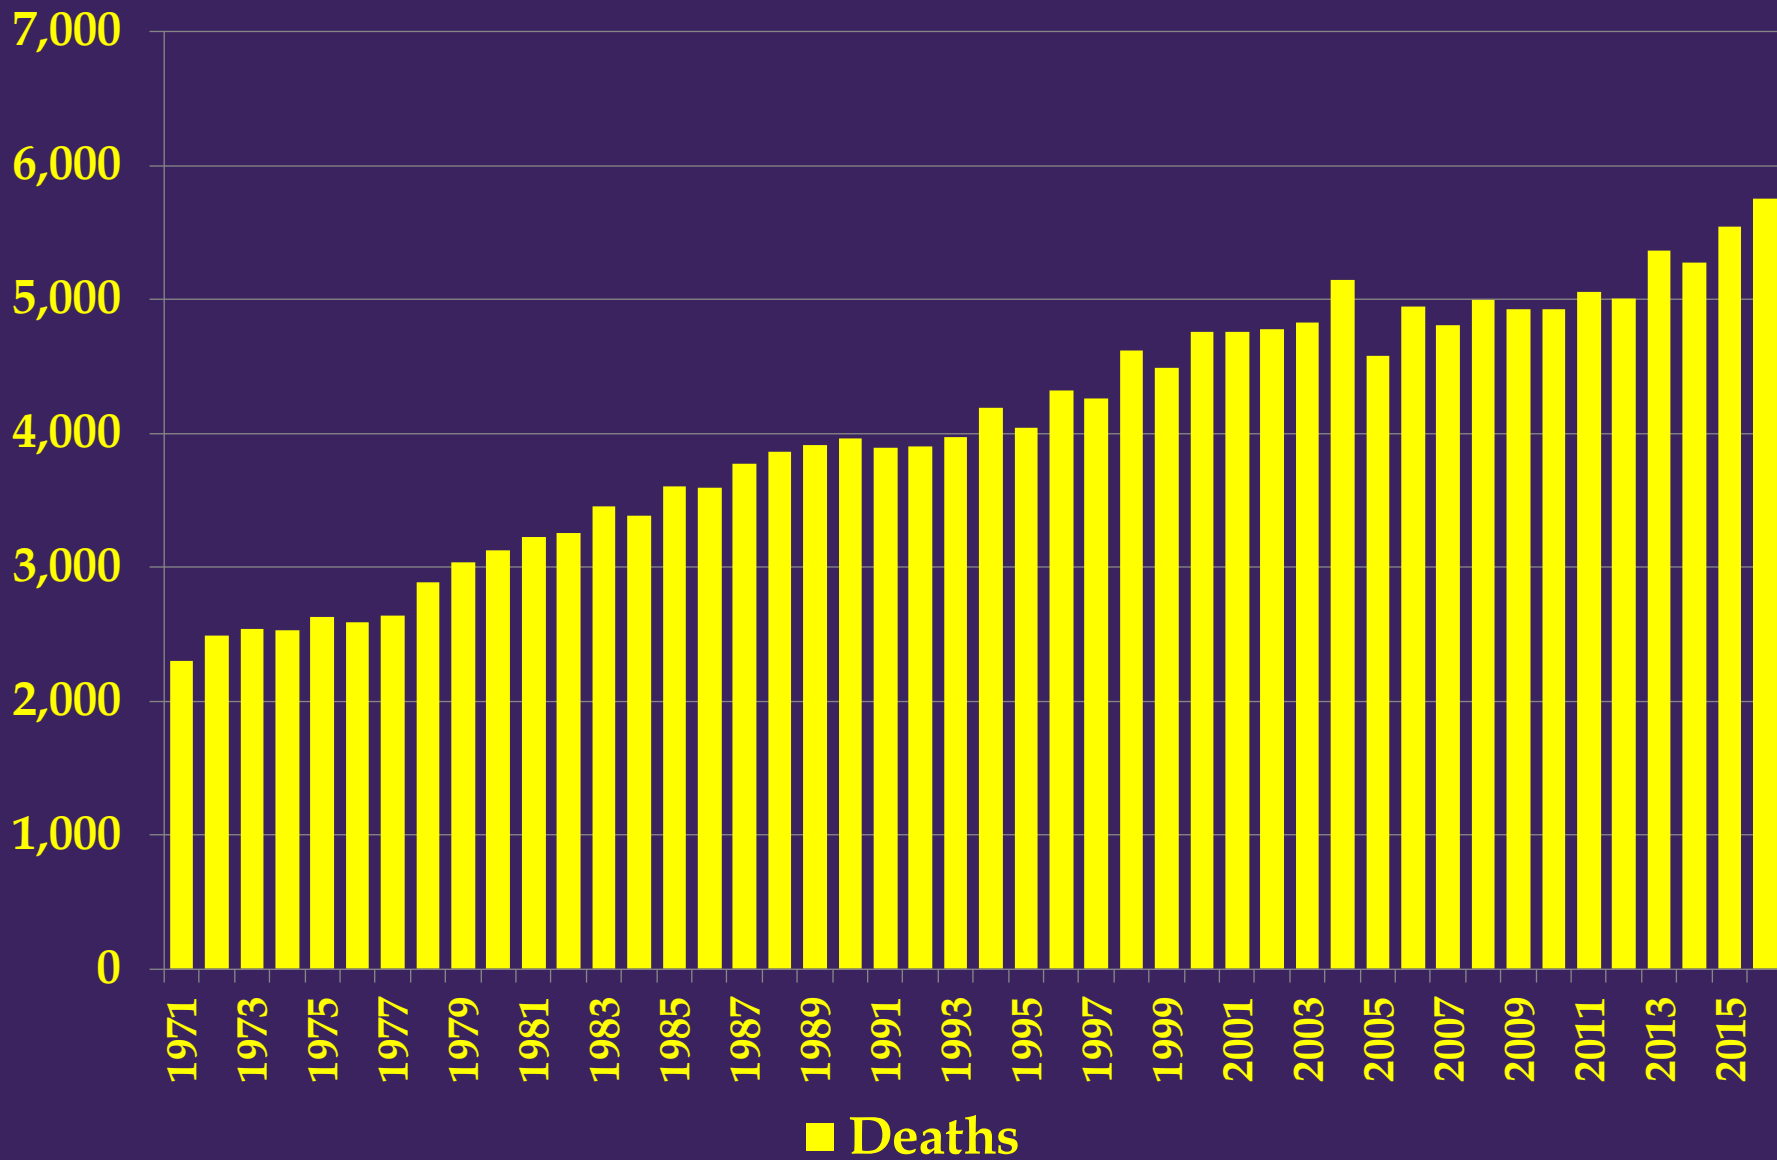

Ventura County

Population, Components of Change

Data is through 2016

Source: CA Department of Finance

Published: Oct. 6, 2017

California Lutheran University

CENTER FOR ECONOMIC RESEARCH
& FORECASTING

Ventura County

■ Population (July 1): Thousands of persons

Ventura County

Ventura County

■ Population (July 1): Percent Change

Ventura County

Ventura County

Ventura County

Ventura County

Ventura County

Ventura County

Ventura County

■ Net Foreign Immigration

Ventura County

■ Net domestic Migration: Persons

Persons per thousand population

Ventura County

■ Net Domestic Migration (rate per thousand pop)

Net Domestic Migration Rate