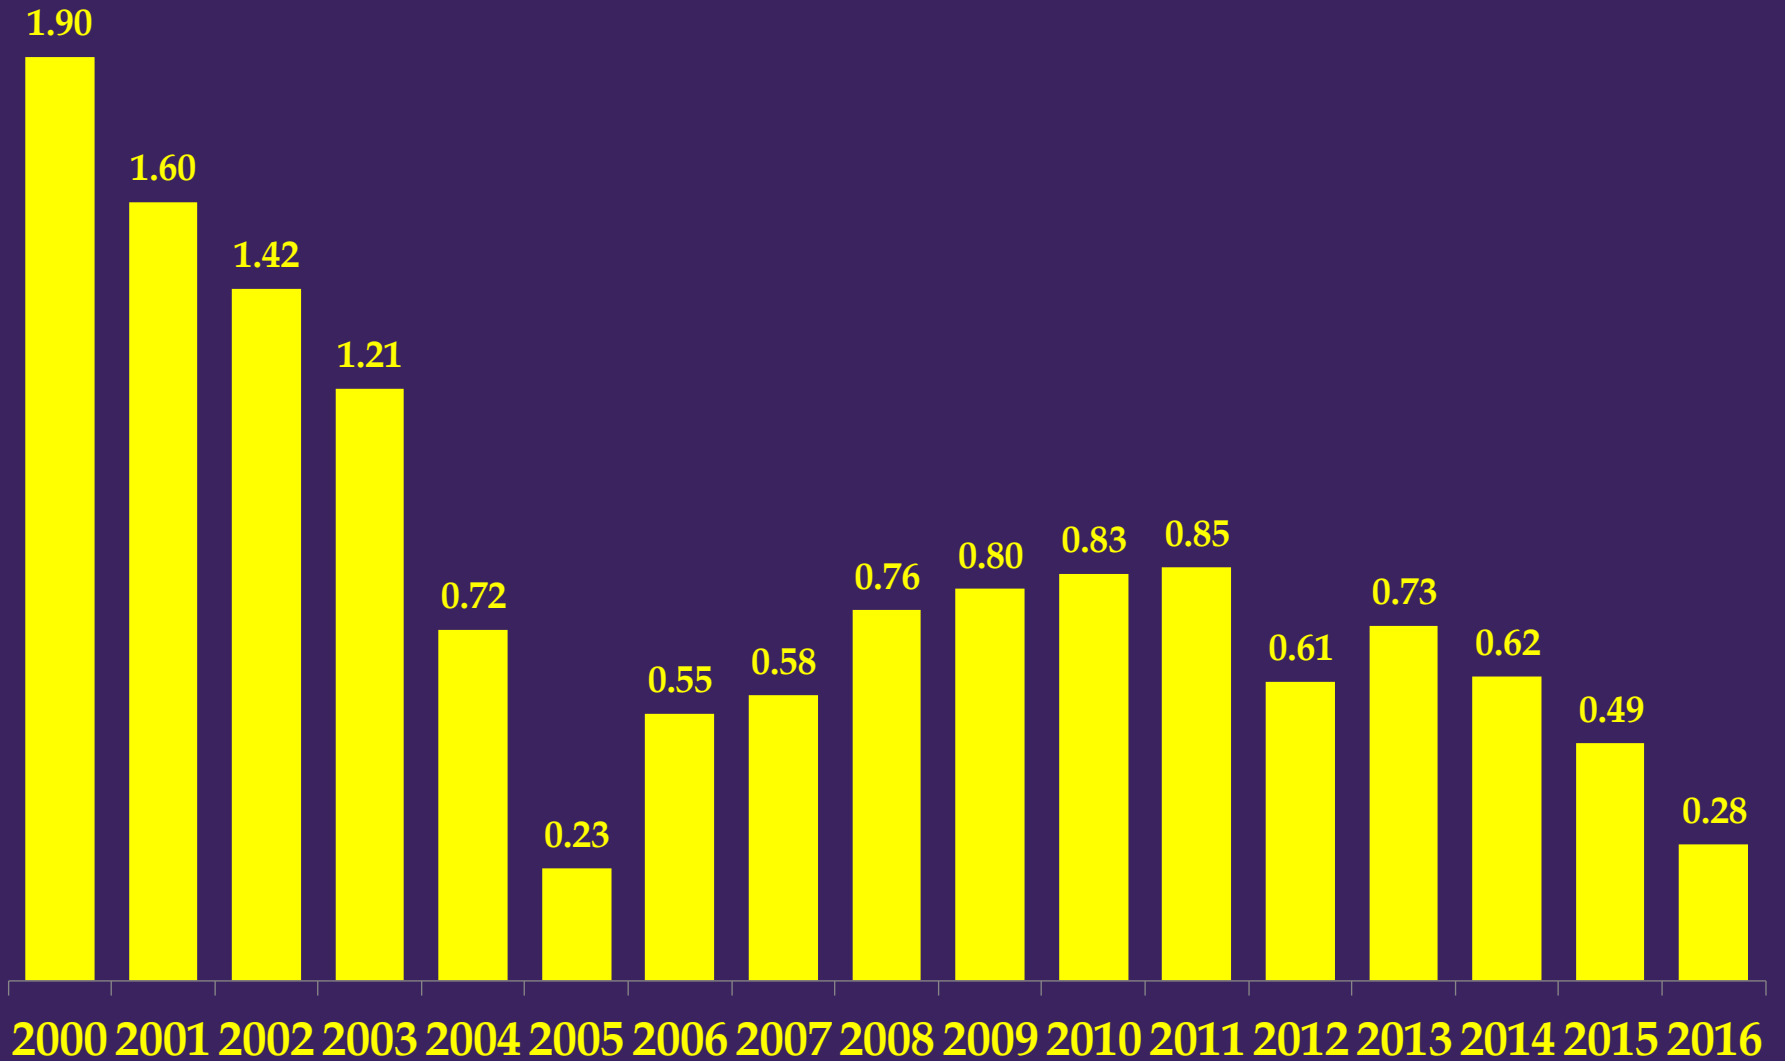

Ventura County

Population, Components of Change

Data is through 2016

Source: CA Department of Finance

Published: Oct. 6, 2017

California Lutheran University

CENTER FOR ECONOMIC RESEARCH
& FORECASTING

Ventura County

■ Population (July 1): Thousands of persons

Ventura County

Ventura County

■ Population (July 1): Percent Change

Ventura County

Ventura County

Ventura County

Ventura County

Ventura County

Ventura County

Ventura County

■ Net Foreign Immigration

Ventura County

■ Net domestic Migration: Persons

Persons per thousand population

Ventura County

■ Net Domestic Migration (rate per thousand pop)

Net Domestic Migration Rate