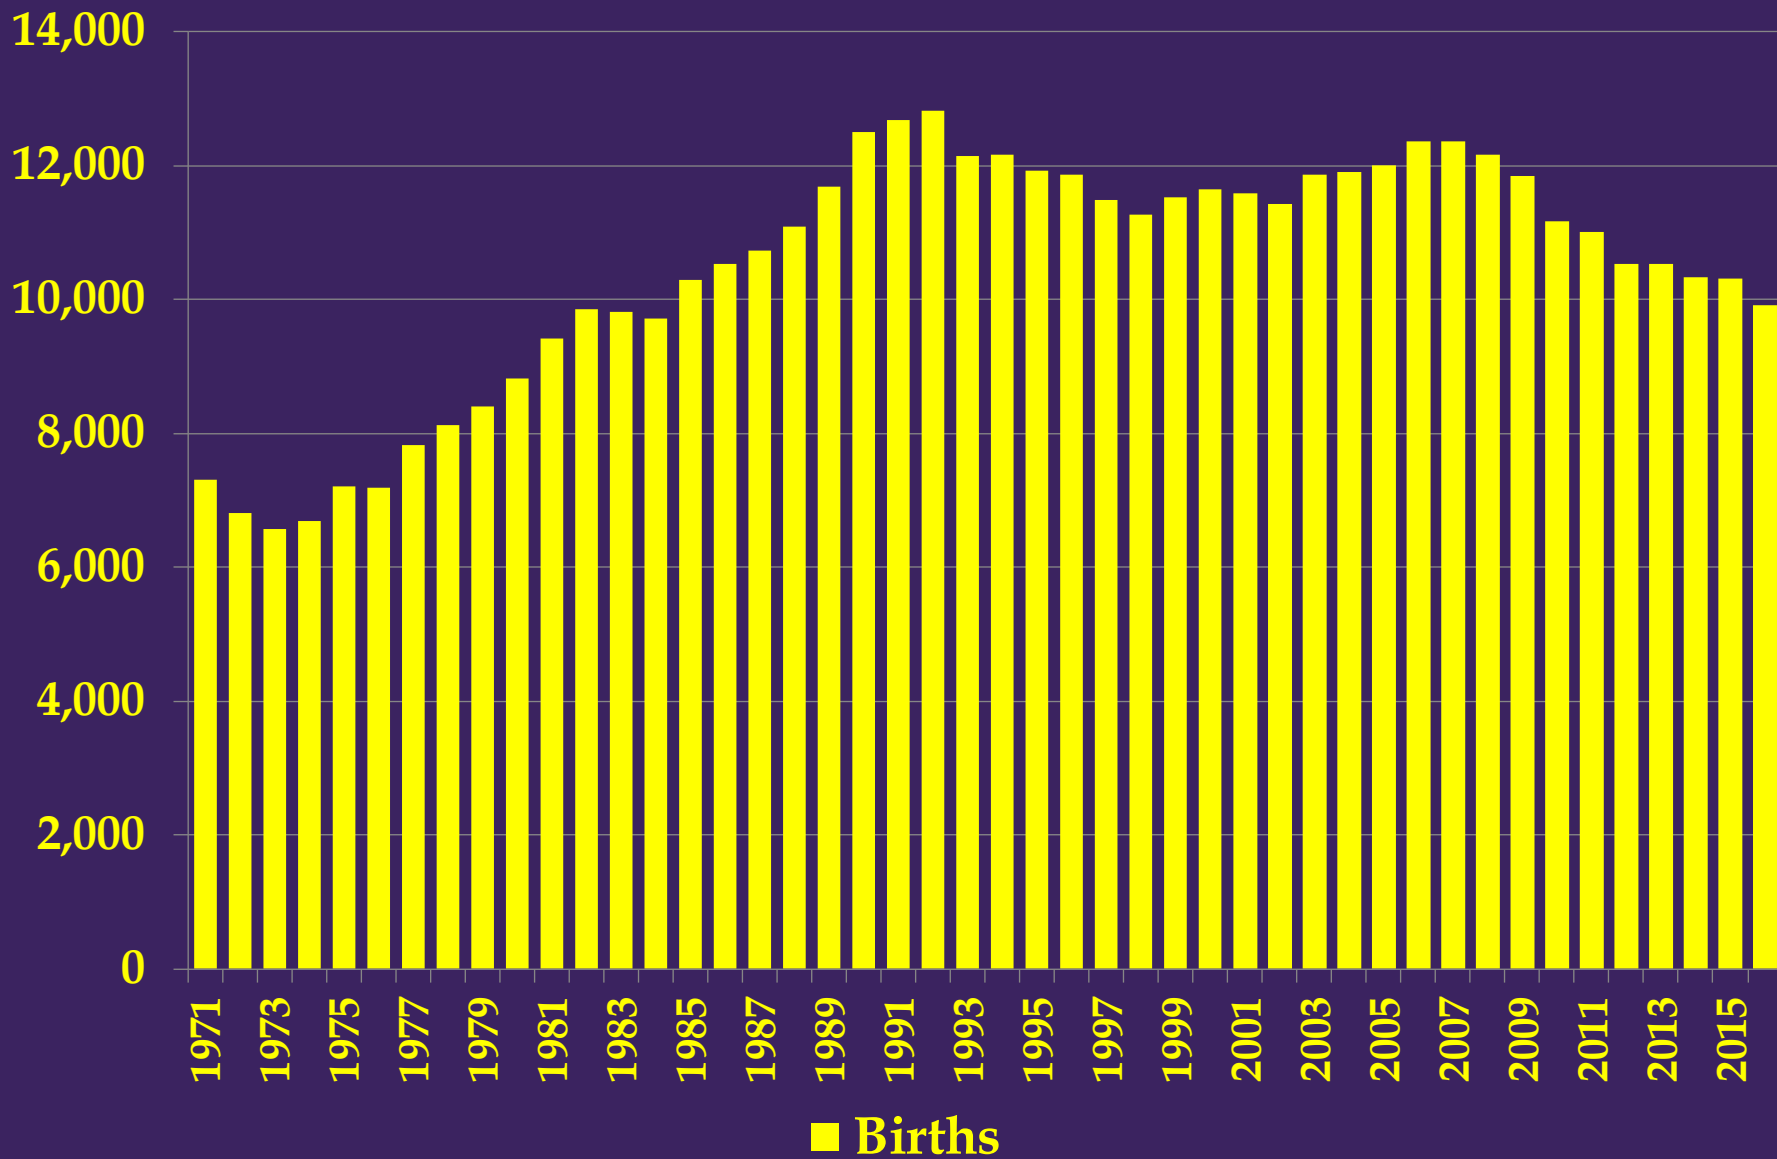

Ventura County

Population, Components of Change

Data is through 2016

Source: CA Department of Finance

Published: Oct. 6, 2017

California Lutheran University

CENTER FOR ECONOMIC RESEARCH
& FORECASTING

Ventura County

■ Population (July 1): Thousands of persons

Ventura County

Ventura County

■ Population (July 1): Percent Change

Ventura County

Ventura County

Ventura County

Ventura County

Ventura County

Ventura County

Ventura County

■ Net Foreign Immigration

Ventura County

■ Net domestic Migration: Persons

Persons per thousand population

Ventura County

■ Net Domestic Migration (rate per thousand pop)

Net Domestic Migration Rate