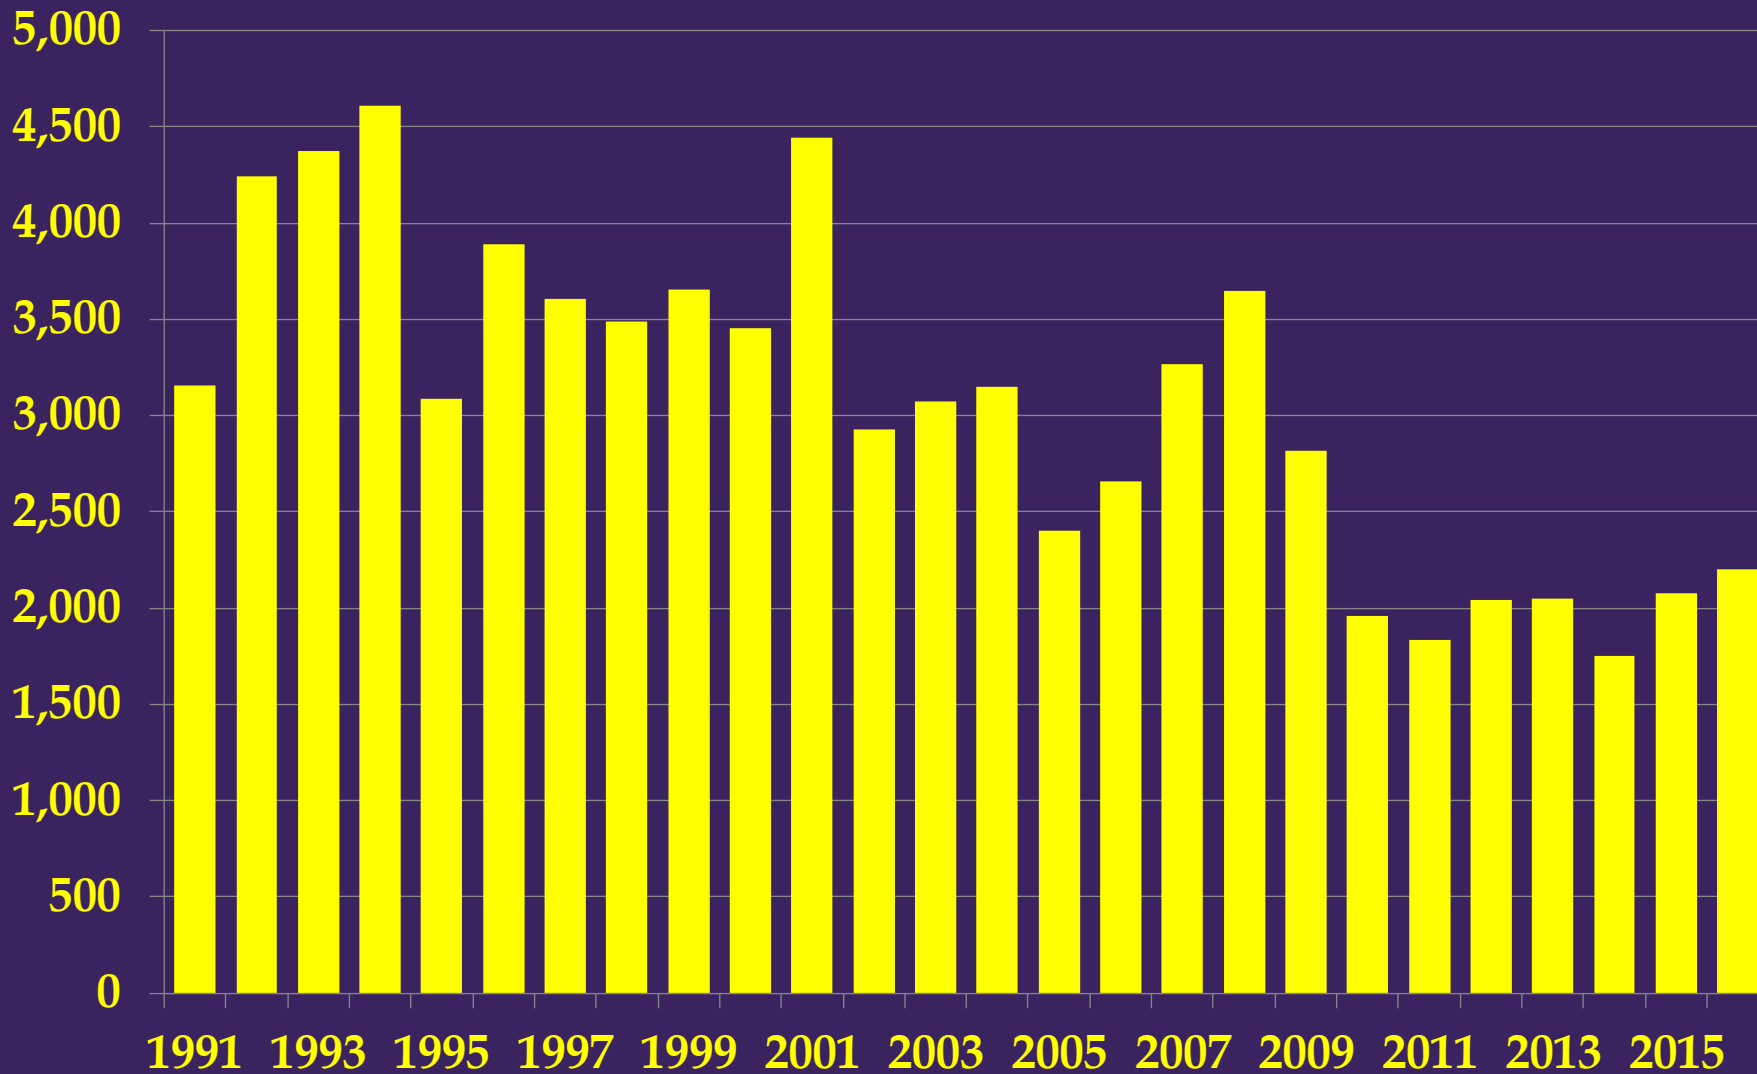

Ventura County

Population, Components of Change

Data is through 2016

Source: CA Department of Finance

Published: Oct. 6, 2017

California Lutheran University

CENTER FOR ECONOMIC RESEARCH
& FORECASTING

Ventura County

■ Population (July 1): Thousands of persons

Ventura County

Ventura County

■ Population (July 1): Percent Change

Ventura County

Ventura County

Ventura County

Ventura County

Ventura County

Ventura County

Ventura County

■ Net Foreign Immigration

Ventura County

■ Net domestic Migration: Persons

Persons per thousand population

Ventura County

■ Net Domestic Migration (rate per thousand pop)

Net Domestic Migration Rate