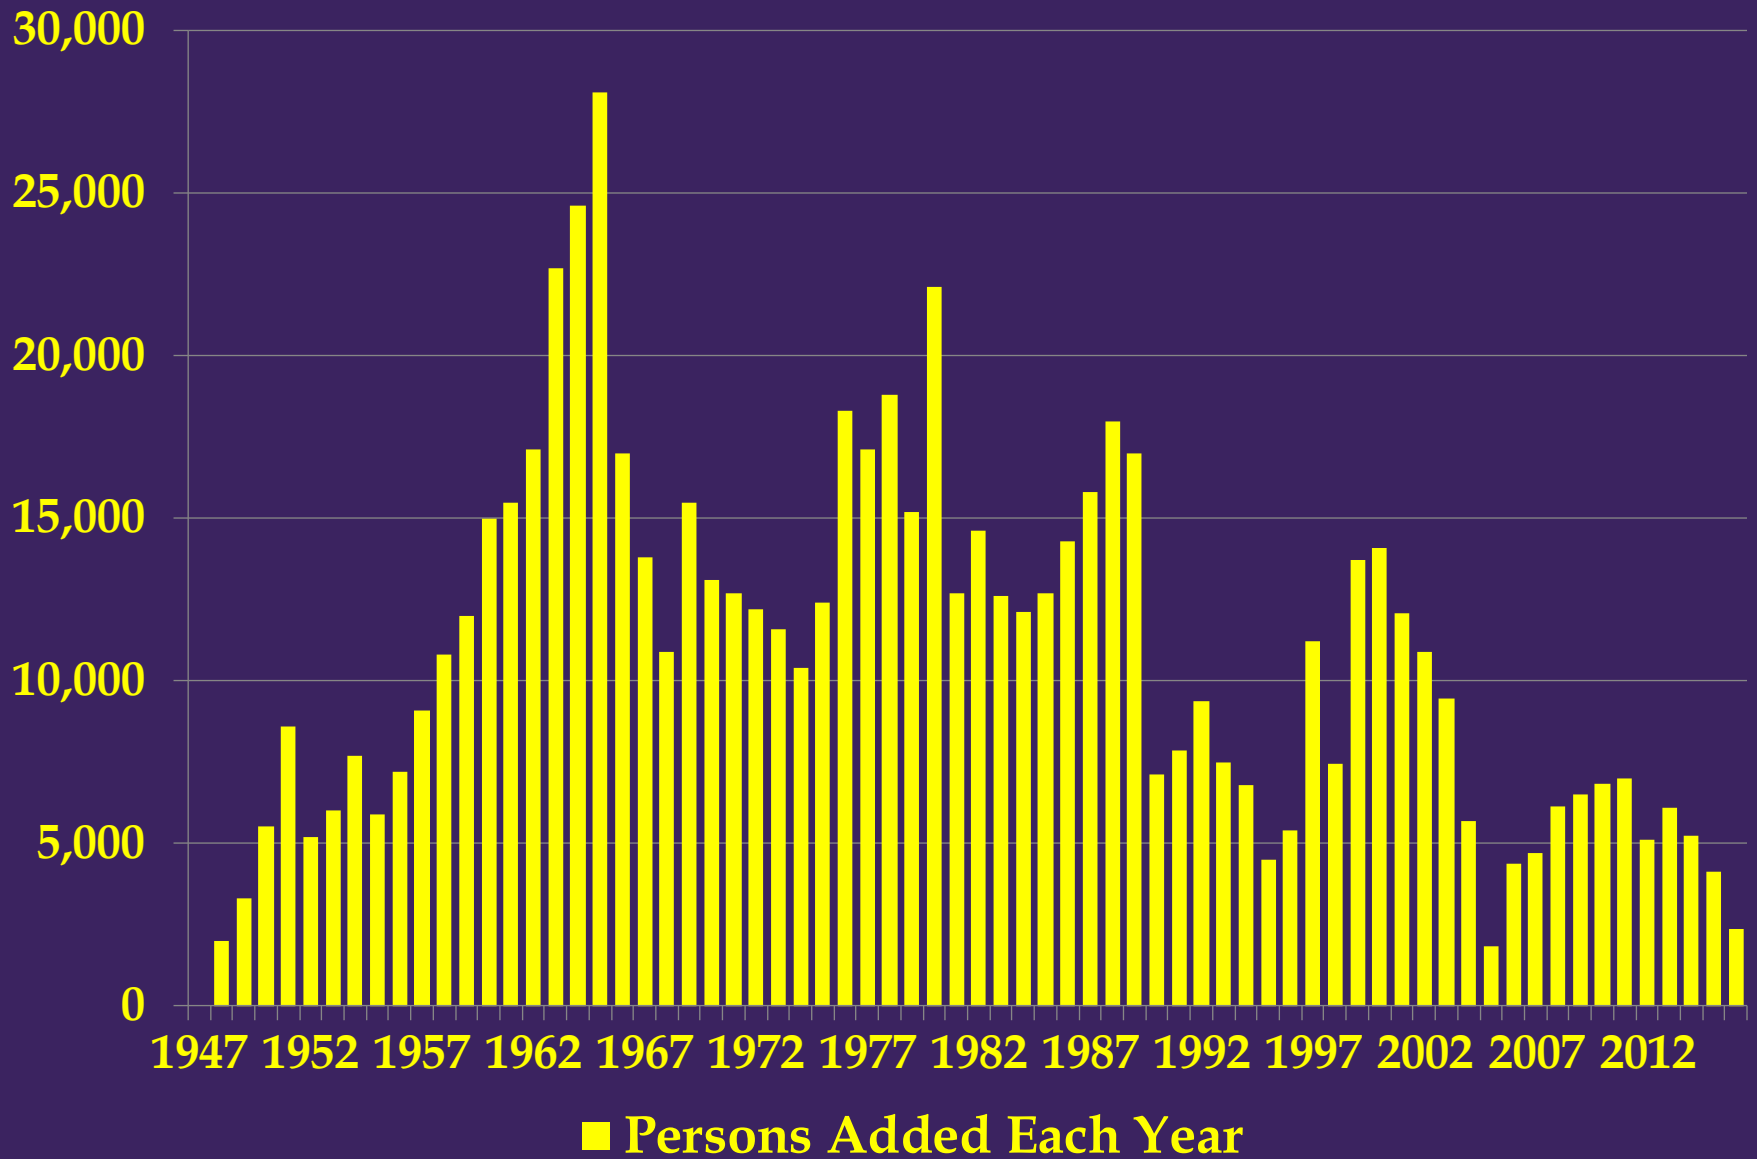

Ventura County

Population, Components of Change

Data is through 2016

Source: CA Department of Finance

Published: Oct. 6, 2017

California Lutheran University

CENTER FOR ECONOMIC RESEARCH
& FORECASTING

Ventura County

■ Population (July 1): Thousands of persons

Ventura County

Ventura County

■ Population (July 1): Percent Change

Ventura County

Ventura County

Ventura County

Ventura County

Ventura County

Ventura County

Ventura County

■ Net Foreign Immigration

Ventura County

■ Net domestic Migration: Persons

Persons per thousand population

Ventura County

■ Net Domestic Migration (rate per thousand pop)

Net Domestic Migration Rate