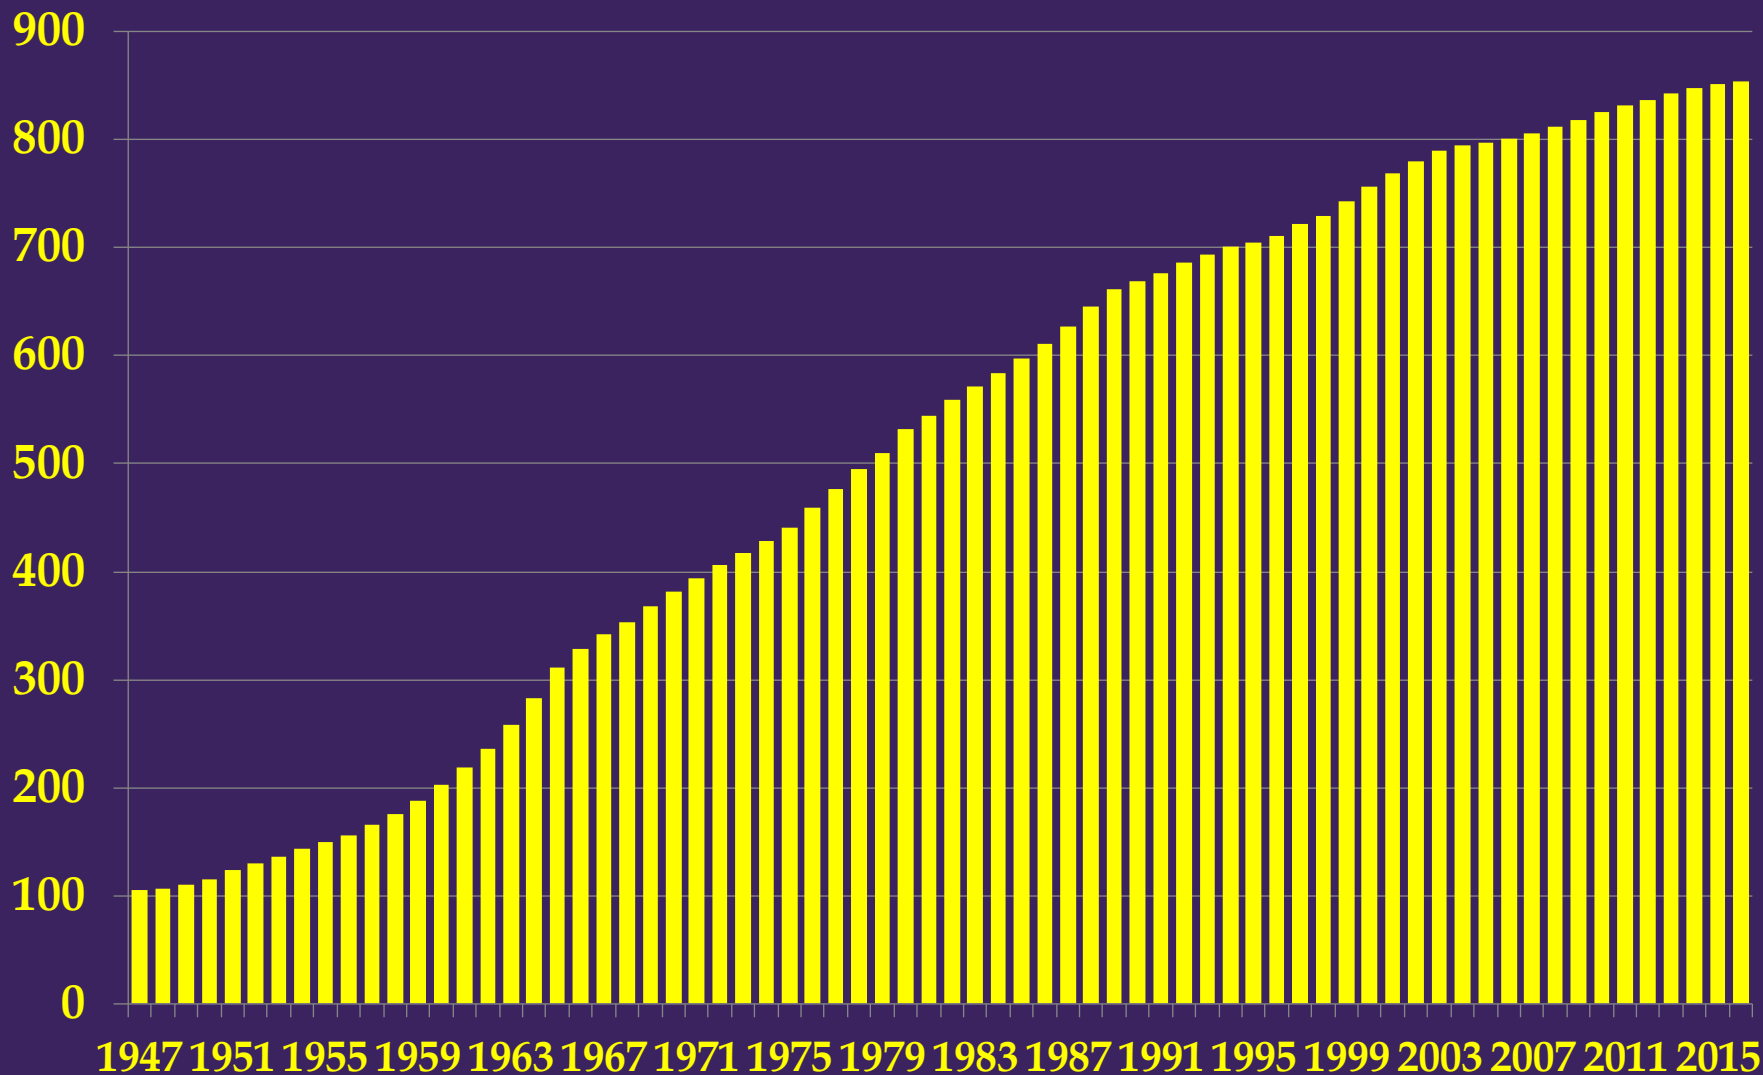

Ventura County

Population, Components of Change

Data is through 2016

Source: CA Department of Finance

Published: Oct. 6, 2017

California Lutheran University

CENTER FOR ECONOMIC RESEARCH
& FORECASTING

Ventura County

■ Population (July 1): Thousands of persons

Ventura County

Ventura County

■ Population (July 1): Percent Change

Ventura County

Ventura County

Ventura County

Ventura County

Ventura County

Ventura County

Ventura County

■ Net Foreign Immigration

Ventura County

■ Net domestic Migration: Persons

Persons per thousand population

Ventura County

■ Net Domestic Migration (rate per thousand pop)

Net Domestic Migration Rate