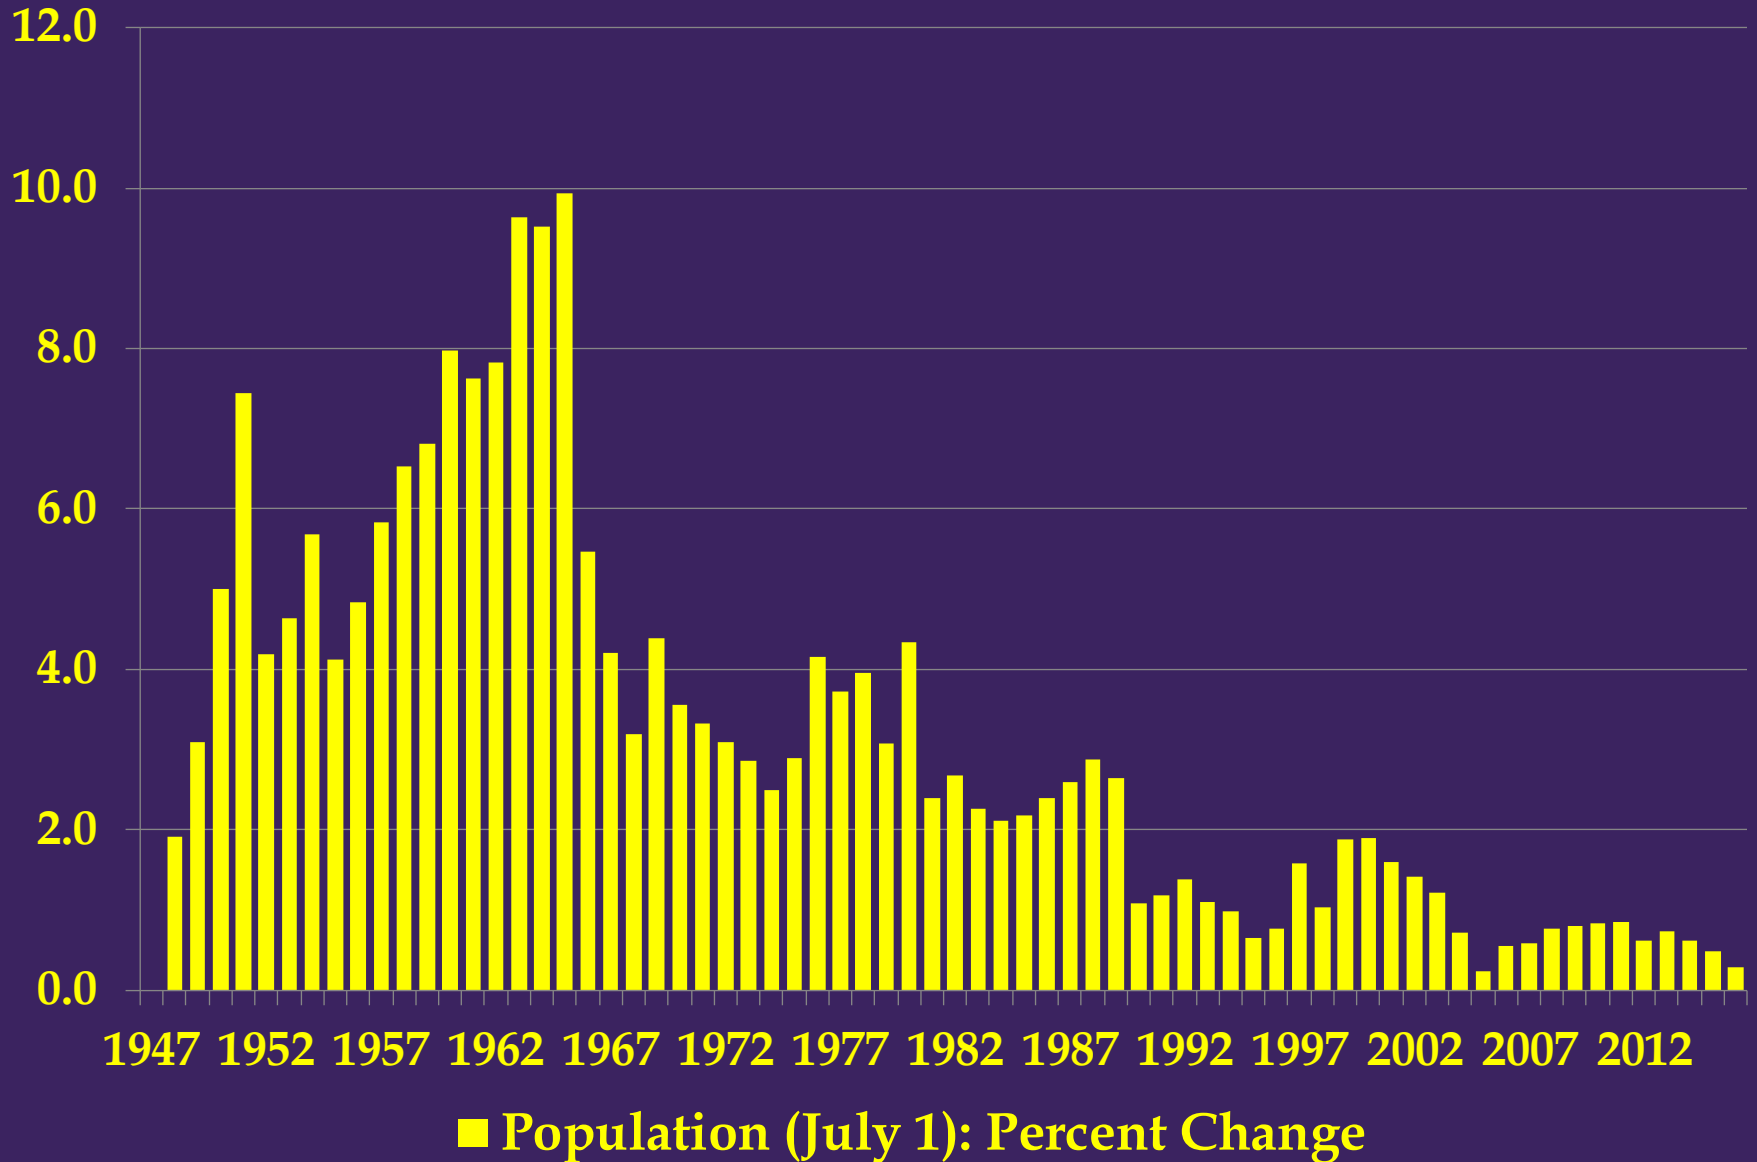

Ventura County

Population, Components of Change

Data is through 2016

Source: CA Department of Finance

Published: Oct. 6, 2017

California Lutheran University

CENTER FOR ECONOMIC RESEARCH
& FORECASTING

Ventura County

■ Population (July 1): Thousands of persons

Ventura County

Ventura County

■ Population (July 1): Percent Change

Ventura County

Ventura County

Ventura County

Ventura County

Ventura County

Ventura County

Ventura County

■ Net Foreign Immigration

Ventura County

■ Net domestic Migration: Persons

Persons per thousand population

Ventura County

■ Net Domestic Migration (rate per thousand pop)

Net Domestic Migration Rate