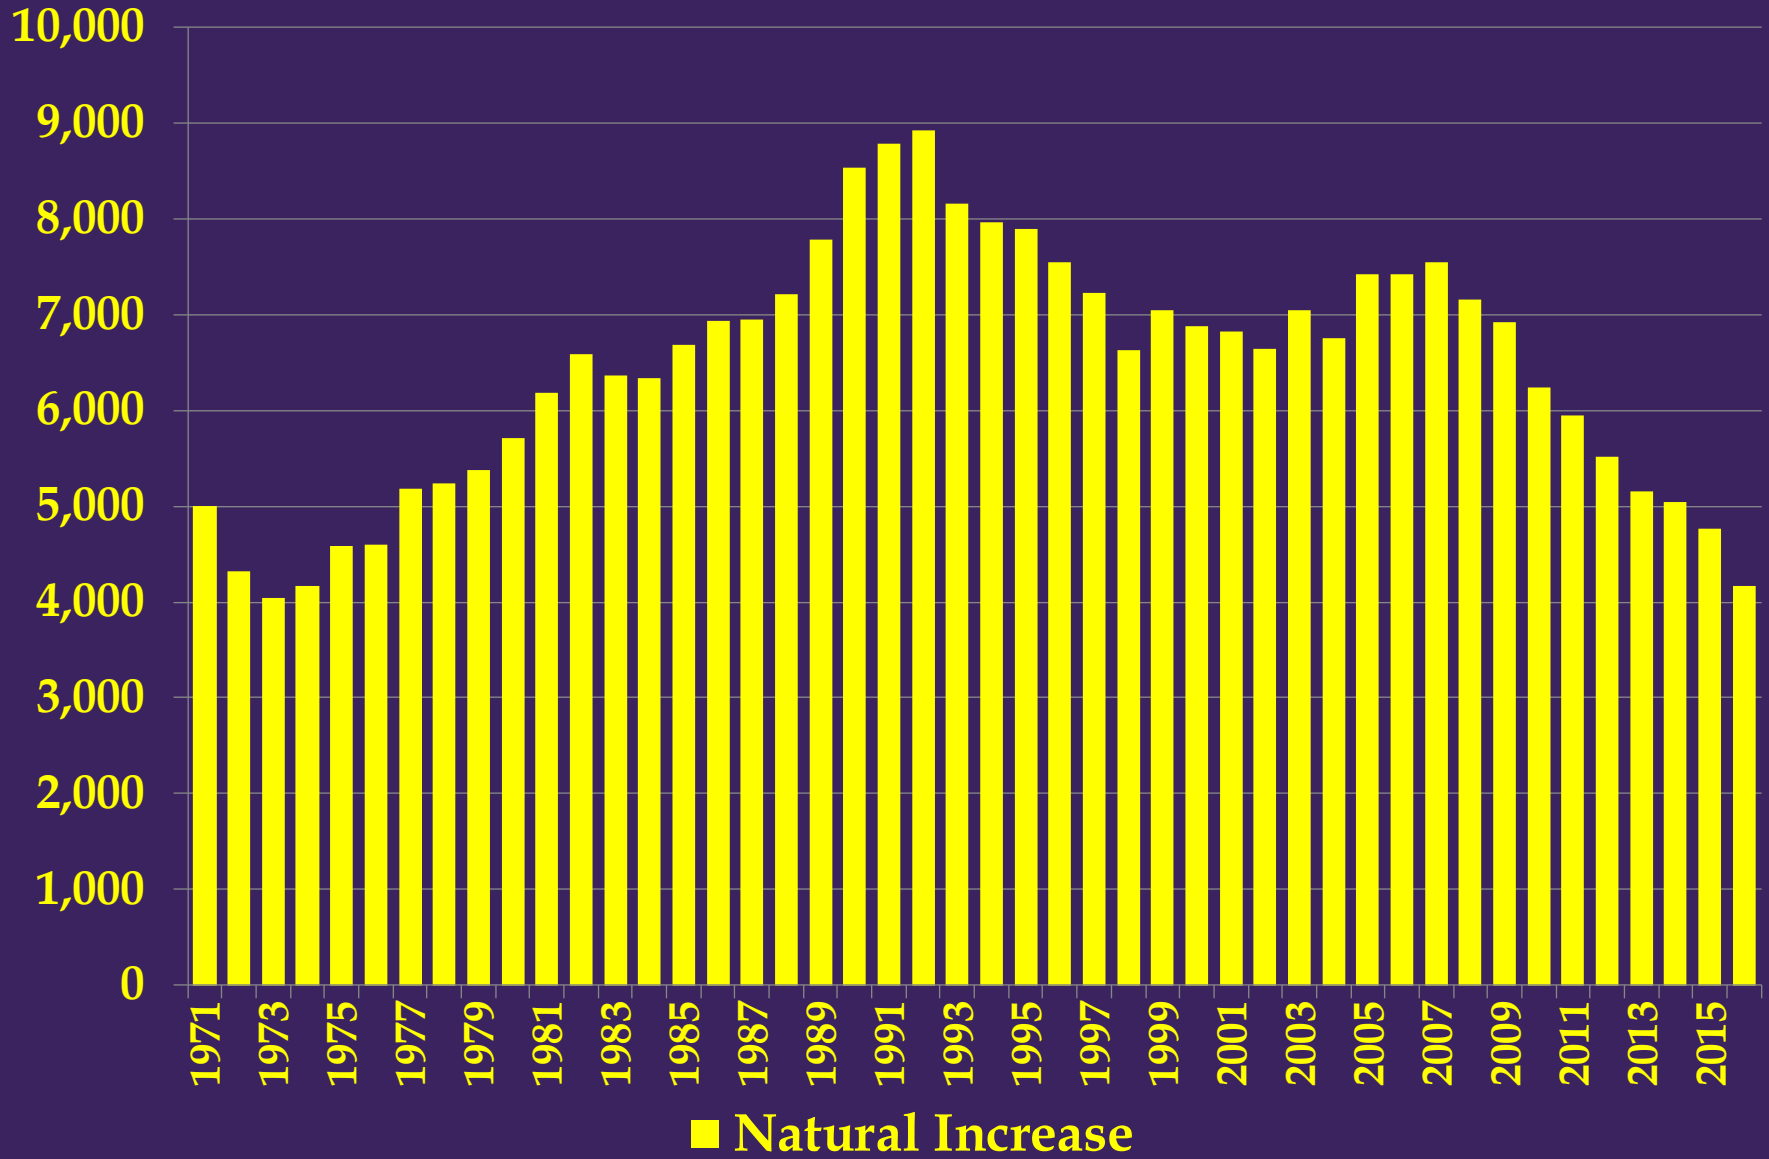

Ventura County

Population, Components of Change

Data is through 2016

Source: CA Department of Finance

Published: Oct. 6, 2017

California Lutheran University

CENTER FOR ECONOMIC RESEARCH
& FORECASTING

Ventura County

■ Population (July 1): Thousands of persons

Ventura County

Ventura County

■ Population (July 1): Percent Change

Ventura County

Ventura County

Ventura County

Ventura County

Ventura County

Ventura County

Ventura County

■ Net Foreign Immigration

Ventura County

■ Net domestic Migration: Persons

Persons per thousand population

Ventura County

■ Net Domestic Migration (rate per thousand pop)

Net Domestic Migration Rate